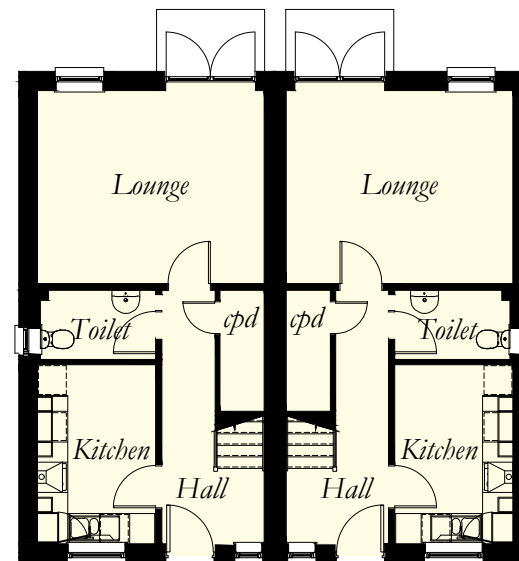

BEN DONICH *3 Bedroom Detached Villa*

Room Sizes

Ground Floor

Living Room	4494 x 3820	(14'8" x 12'6")
Kitchen	2344 x 3549	(7'8" x 11'7")
Toilet	2344 x 1369	(7'8" x 4'5")

First Floor

Bedroom 1	3344 x 2905	(10'11" x 9'6")	excl. door recess
Bedroom 2	2196 x 3692	(7'2" x 12'1")	
Bedroom 3	2196 x 2605	(7'2" x 8'6")	
Bathroom	1700 x 2200	(5'6" x 7'2")	excl. door recess

N.B. Room Sizes Exclude Wardrobes

Gross Floor Area 80.54 sq m 867 sq ft

Ground Floor

First Floor