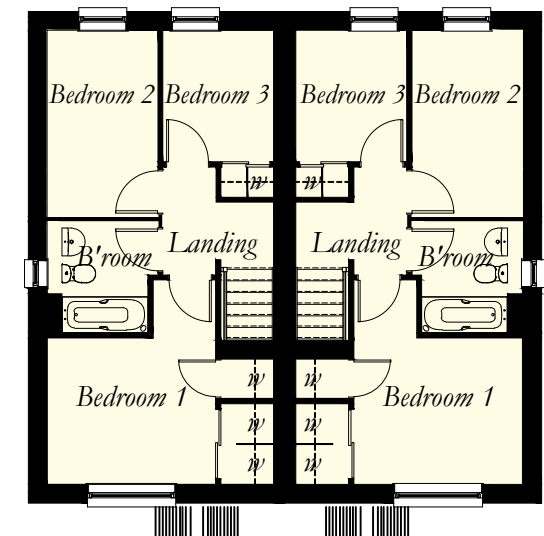

BEN DONICH *3 Bedroom Detached Villa*

Room Sizes

Ground Floor

Living Room	4494 x 3820	(14'8" x 12'6")
Kitchen	2344 x 3549	(7'8" x 11'7")
Toilet	2344 x 1369	(7'8" x 4'5")

First Floor

Bedroom 1	3344 x 2905	(10'11" x 9'6")	excl. door recess
Bedroom 2	2196 x 3692	(7'2" x 12'1")	
Bedroom 3	2196 x 2605	(7'2" x 8'6")	
Bathroom	1700 x 2200	(5'6" x 7'2")	excl. door recess

N.B. Room Sizes Exclude Wardrobes

Gross Floor Area 80.54 sq m 867 sq ft

Ground Floor

First Floor