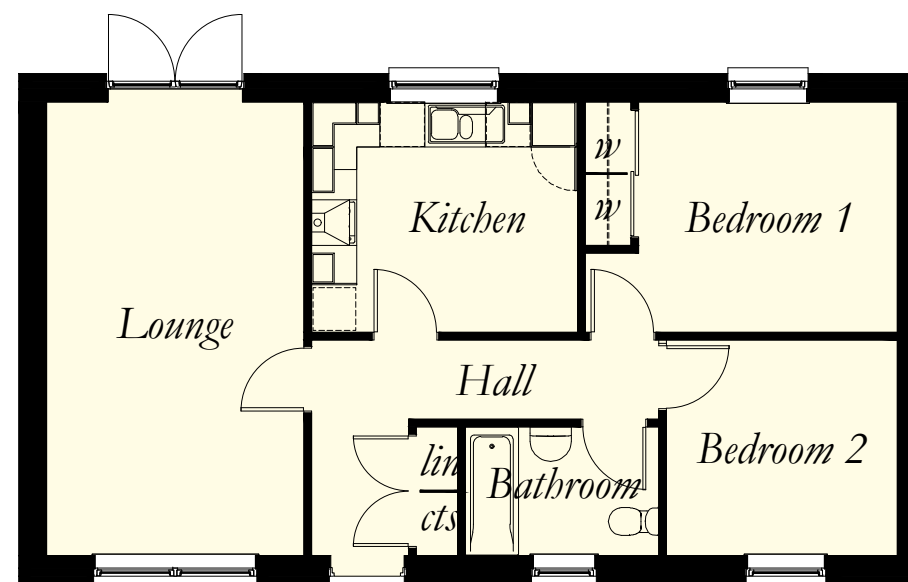

# GLEN DEE

2 Bedroom Bungalow

## Room Sizes

|                                   |             |                 |
|-----------------------------------|-------------|-----------------|
| Lounge                            | 3400 x 6000 | (11'1" x 19'8") |
| Kitchen                           | 3520 x 3045 | (11'6" x 9'11") |
| Bedroom 1                         | 3425 x 3045 | (11'2" x 9'11") |
| Bedroom 2                         | 3055 x 2850 | (10'0" x 9'4")  |
| Bathroom                          | 2510 x 1700 | (8'2" x 5'6")   |
| N.B. Room Sizes Exclude Wardrobes |             |                 |

**Gross Floor Area 67.50 sq m 727 sq ft**