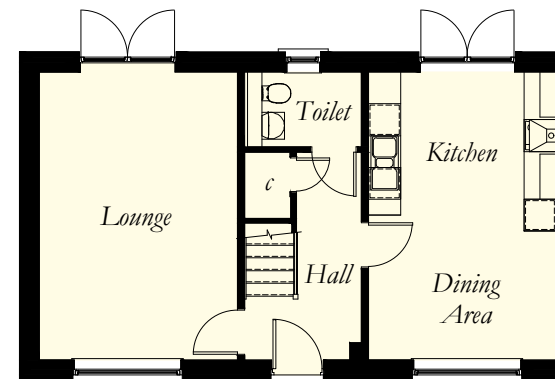

### Room Sizes

#### Ground Floor

Lounge	3748 x 5435	(12'3" x 17'9")
Kitchen/Dining	3532 x 5435	(11'7" x 17'9")
Toilet	2155 x 1413	(7'0" x 4'7")

#### First Floor

Master Bedroom	3080 x 3655	(10'1" x 11'11")	Excluding Door Recess
En Suite	2650 x 1700	(8'8" x 5'6")	Maximum Sizes
Bedroom 2	3532 x 2505	(11'7" x 8'2")	
Bedroom 3	3532 x 2850	(11'7" x 9'4")	Excluding Door Recess
Bathroom	3371 x 1700	(11'0" x 5'6")	Maximum Sizes

N.B. Room Sizes Exclude Wardrobes

**Gross Floor Area 106.09 Sq M 1150 Sq Ft**

First Floor

Ground Floor