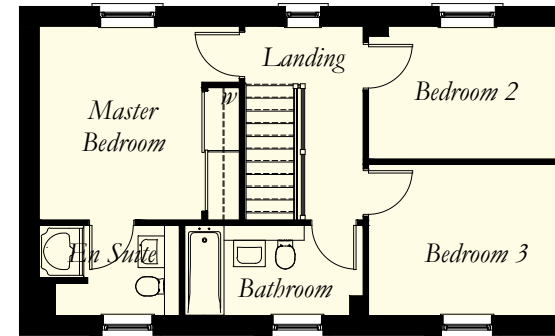

### Room Sizes

#### Ground Floor

Lounge	3748 x 5435	(12'3" x 17'9")
Kitchen/Dining	3532 x 5435	(11'7" x 17'9")
Toilet	2155 x 1413	(7'0" x 4'7")

#### First Floor

Master Bedroom	3080 x 3655	(10'1" x 11'11")	Excluding Door Recess
En Suite	2650 x 1700	(8'8" x 5'6")	Maximum Sizes
Bedroom 2	3532 x 2505	(11'7" x 8'2")	
Bedroom 3	3532 x 2850	(11'7" x 9'4")	Excluding Door Recess
Bathroom	3371 x 1700	(11'0" x 5'6")	Maximum Sizes

N.B. Room Sizes Exclude Wardrobes

**Gross Floor Area 106.09 Sq M 1150 Sq Ft**

First Floor

Ground Floor