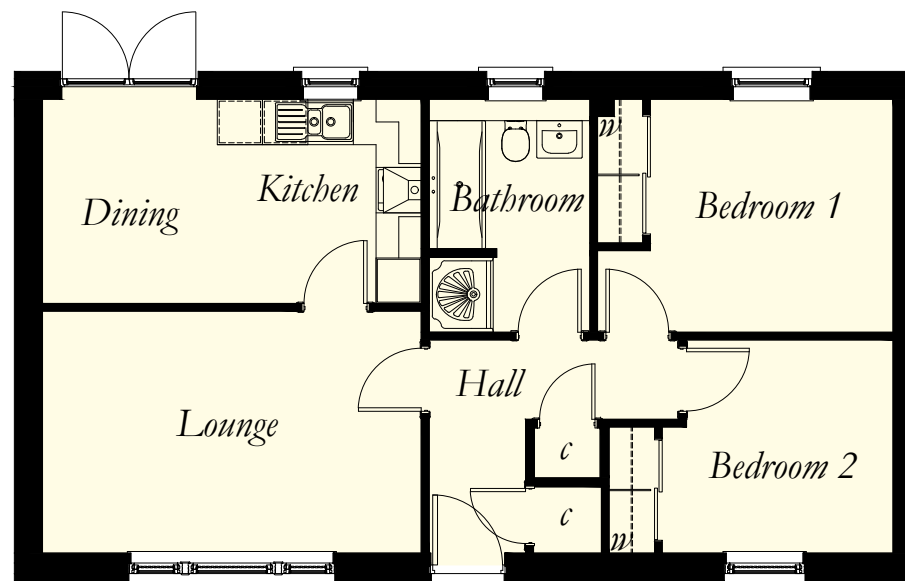

## Room Sizes

<b>Kitchen / Dining</b>	5011 x 2698	(16'4" x 8'8")	<b>Maximum Sizes Excluding Door Recess</b>
<b>Lounge</b>	5011 x 3200	(16'4" x 10'5")	
<b>Bathroom</b>	2125 x 3077	(6'9" x 10'0")	
<b>Bedroom 1</b>	3208 x 3077	(9'5" x 8'8")	
<b>Bedroom 2</b>	3054 x 2821	(9'9" x 10'1")	
<b>N.B. Room Sizes Exclude Wardrobes</b>			

**Gross Floor Area 67.5 sq m 726 sq ft**

*Floor Plan*