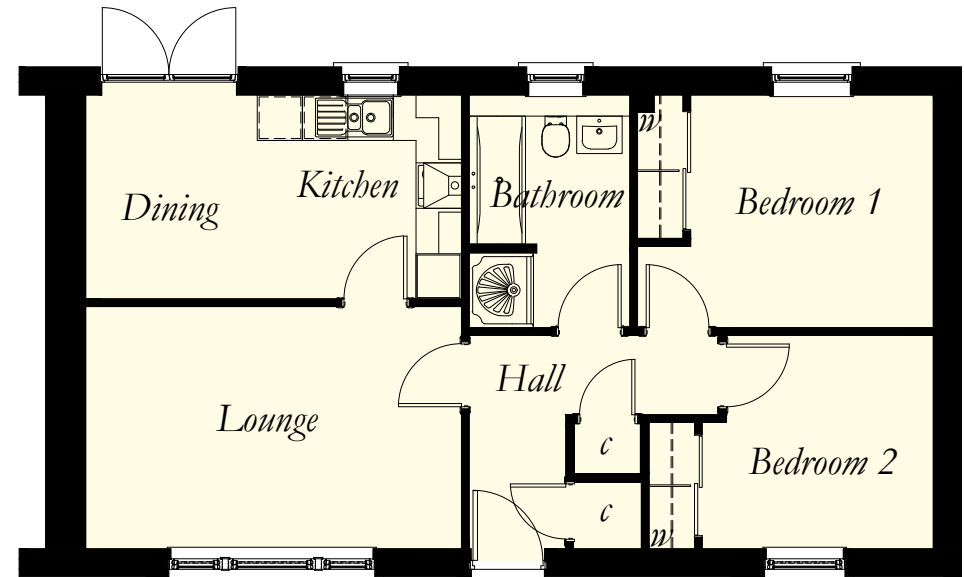

ARDWALL 2 Bedroom Semi-Detached Cottage

Room Sizes

Kitchen / Dining	4966 x 2698	(16'3" x 8'8")	Maximum Sizes Excluding Door Recess
Lounge	4966 x 3200	(16'3" x 10'5")	
Bathroom	2125 x 3077	(6'9" x 10'0")	
Bedroom 1	3208 x 3077	(9'5" x 8'8")	
Bedroom 2	3054 x 2821	(9'9" x 10'1")	
N.B. Room Sizes Exclude Wardrobes			

Gross Floor Area 67.3 sq m 724 sq ft

Floor Plan