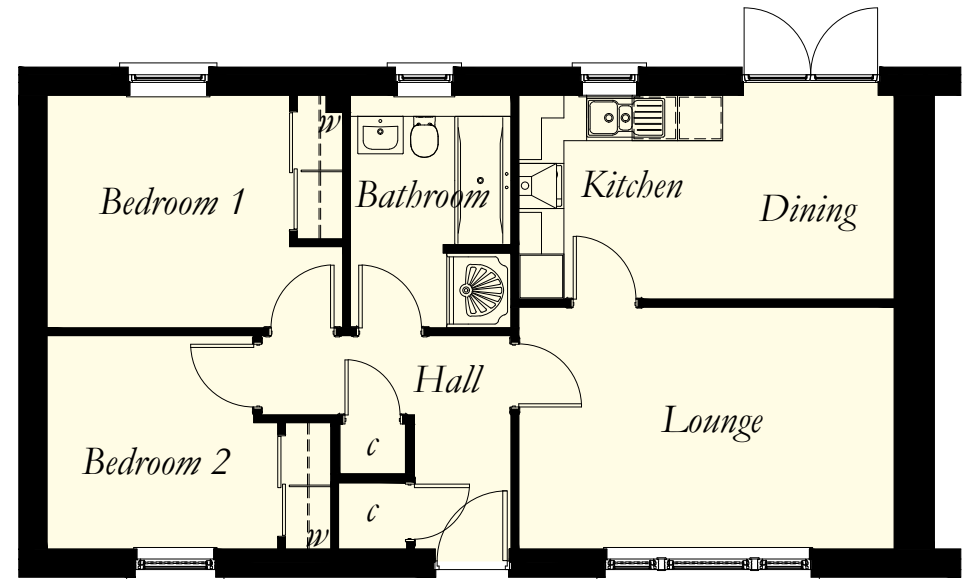

ARDWALL 2 Bedroom Semi-Detached Cottage

Room Sizes

| | | | |
|------------------|-------------|-----------------|--|
| Kitchen / Dining | 4966 x 2698 | (16'3" x 8'8") | Maximum Sizes Excluding Door Recess |
| Lounge | 4966 x 3200 | (16'3" x 10'5") | |
| Bathroom | 2125 x 3077 | (6'9" x 10'0") | |
| Bedroom 1 | 3208 x 3077 | (9'5" x 8'8") | |
| Bedroom 2 | 3054 x 2821 | (9'9" x 10'1") | |

N.B. Room Sizes Exclude Wardrobes

Gross Floor Area 67.3 sq m 724 sq ft

Floor Plan