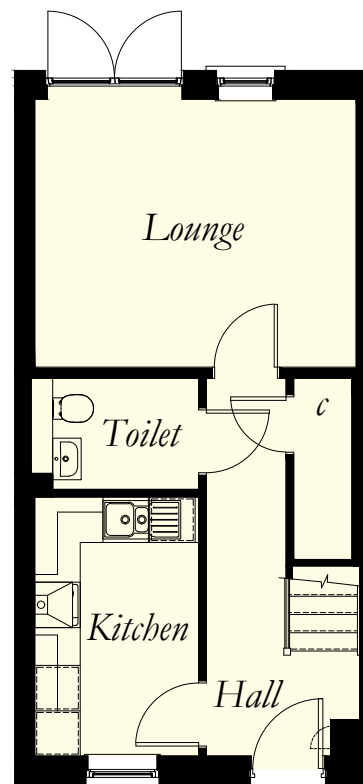

**ETIVE**

*2 Bedroom Terraced Villa*

**S**  
**STEPHEN**  
Est. 1935  
 Builders of Fine Homes

**Room Sizes**

**Ground Floor**

Lounge	4249 x 3542	(13'11" x 11'7")	Maximum sizes
Kitchen	2168 x 3426	(7'1" x 11'2")	
Toilet	2213 x 1469	(7'2" x 4'8")	

**First Floor**

Master Bedroom	3593 x 3166	(11' 7" x 10'4")
Bedroom 2	4295 x 2850	(14'1" x 9'4")
Bathroom	1996 x 2266	(6'6" x 7'5")

N.B. Room Sizes Exclude Wardrobes

**Gross Floor Area 74.67 Sq M 803 Sq Ft**

*Ground Floor*

*First Floor*