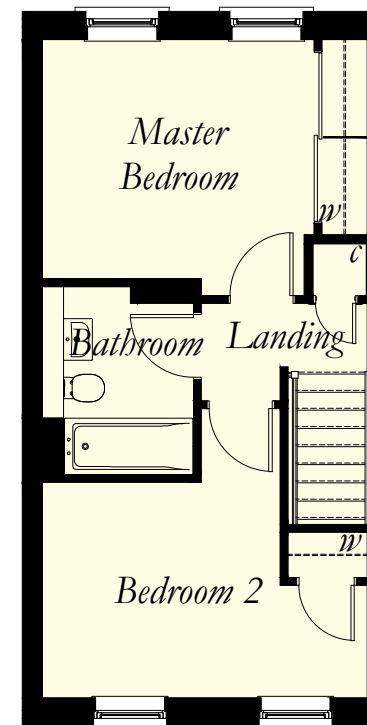

**ETIVE**

*2 Bedroom Terraced Villa*

**S**  
**STEPHEN**  
Est. 1935  
 Builders of Fine Homes

**Room Sizes**

**Ground Floor**

Lounge	4249 x 3542	(13'11" x 11'7")	Maximum sizes
Kitchen	2168 x 3426	(7'1" x 11'2")	
Toilet	2213 x 1469	(7'2" x 4'8")	

**First Floor**

Master Bedroom	3593 x 3166	(11' 7" x 10'4")
Bedroom 2	4295 x 2850	(14'1" x 9'4")
Bathroom	1996 x 2266	(6'6" x 7'5")

N.B. Room Sizes Exclude Wardrobes

**Gross Floor Area 74.67 Sq M 803 Sq Ft**

*Ground Floor*

*First Floor*