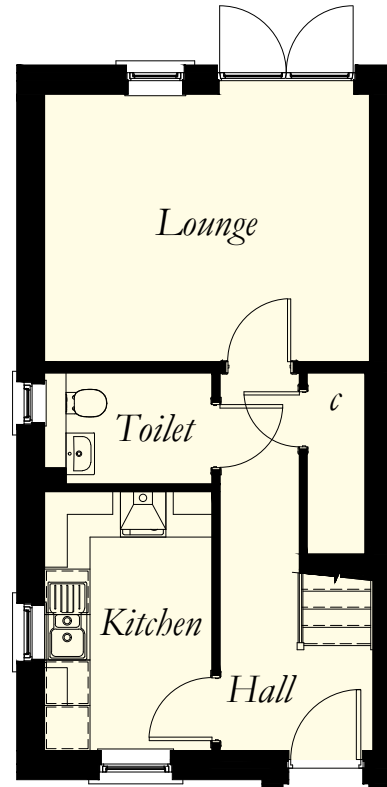

ETIVE 2 Bedroom Semi-Detached Villa

Room Sizes

Ground Floor

Lounge	4295 x 3542	(14'1" x 11'6")	Maximum sizes
Kitchen	2213 x 3426	(7'2" x 11'2")	
Toilet	2213 x 1469	(7'2" x 4'8")	

First Floor

Master Bedroom	3638 x 3166	(11'9" x 10'4")
Bedroom 2	4340 x 2850	(14'2" x 9'4")
Bathroom	2041 x 2266	(6'6" x 7'5")

N.B. Room Sizes Exclude Wardrobes

Gross Floor Area 74.67 Sq M 803 Sq Ft

Ground Floor

First Floor