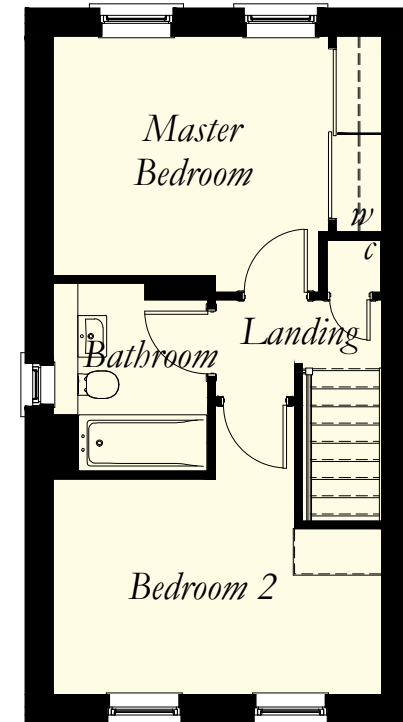

ETIVE 2 Bedroom Semi-Detached Villa

Room Sizes

Ground Floor

Lounge	4295 x 3542	(14'1" x 11'6")	Maximum sizes
Kitchen	2213 x 3426	(7'2" x 11'2")	
Toilet	2213 x 1469	(7'2" x 4'8")	

First Floor

Master Bedroom	3638 x 3166	(11'9" x 10'4")
Bedroom 2	4340 x 2850	(14'2" x 9'4")
Bathroom	2041 x 2266	(6'6" x 7'5")

N.B. Room Sizes Exclude Wardrobes

Gross Floor Area 74.67 Sq M 803 Sq Ft

Ground Floor

First Floor