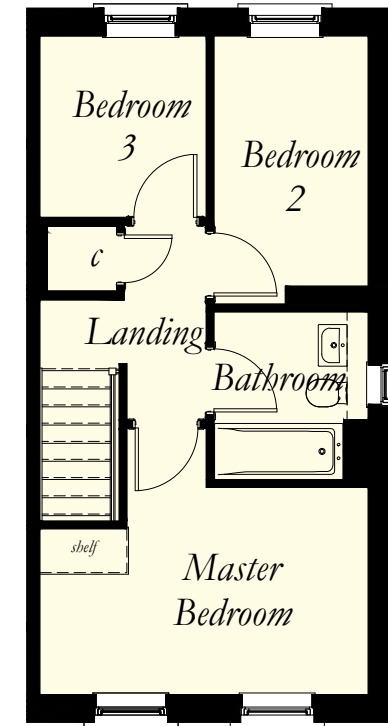

FINSBAY *3 Bedroom Semi-Detached Villa*

Room Sizes

Ground Floor

Lounge	4295 x 3542	(14'1" x 11'6")	Maximum sizes
Kitchen	2213 x 3426	(7'2" x 11'2")	
Toilet	2213 x 1469	(7'2" x 4'8")	

First Floor

Master Bedroom	4340 x 2738	(14'3" x 9'0")
Bedroom 2	3544 x 2038	(11'8" x 6'8")
Bedroom 3	2400 x 2200	(7'10" x 7'2")
Bathroom	2219 x 2038	(7'3" x 6'8")

N.B. Room Sizes Exclude Wardrobes

Gross Floor Area 74.67 Sq M 803 Sq Ft

Ground Floor

First Floor