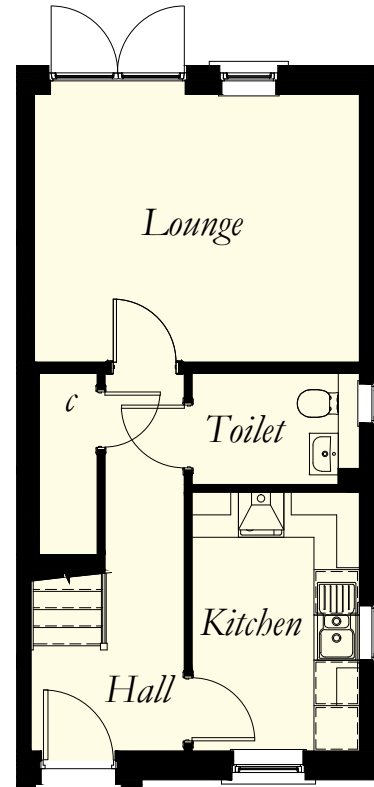

FINSBAY *3 Bedroom Semi-Detached Villa*

Room Sizes

Ground Floor

Lounge	4295 x 3542	(14'1" x 11'6")	Maximum sizes
Kitchen	2213 x 3426	(7'2" x 11'2")	
Toilet	2213 x 1469	(7'2" x 4'8")	

First Floor

Master Bedroom	4340 x 2738	(14'3" x 9'0")
Bedroom 2	3544 x 2038	(11'8" x 6'8")
Bedroom 3	2400 x 2200	(7'10" x 7'2")
Bathroom	2219 x 2038	(7'3" x 6'8")

N.B. Room Sizes Exclude Wardrobes

Gross Floor Area 74.67 Sq M 803 Sq Ft

Ground Floor

First Floor