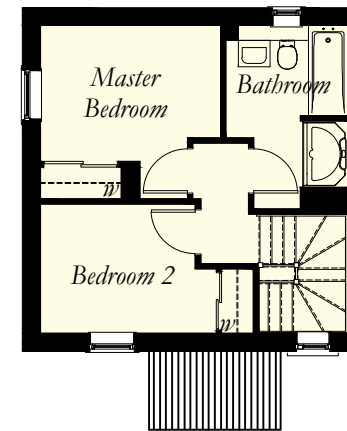

First Floor

Room Sizes

Ground Floor

Lounge	3336 x 3561	(10'11" x 11'8")	Maximum Sizes
Kitchen	2336 x 3416	(7'7" x 11'2")	
Toilet	2216 x 2090	(7'3" x 6'10")	Maximum Sizes

First Floor

Bedroom 1	3405 x 2563	(11'2" x 8'4")	Excluding Door Recess
Bedroom 2	3323 x 2440	(10'10" x 8'0")	
Bathroom	2300 x 3459	(7'6" x 11'4")	

N.B. Room Sizes Exclude Wardrobes

Gross Floor Area 66.94sq m 720 sq ft