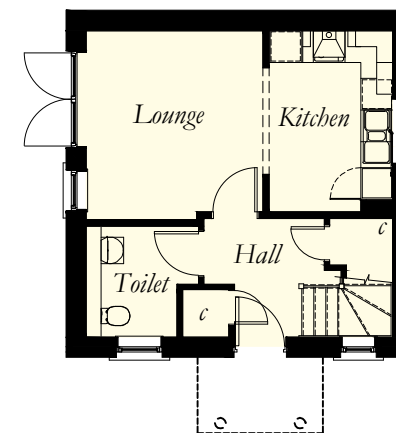

## Room Sizes

### Ground Floor

Lounge	3336 x 3561	(10'11" x 11'8")	Maximum Sizes
Kitchen	2336 x 3416	(7'7" x 11'2")	
Toilet	2216 x 2090	(7'3" x 6'10")	Maximum Sizes

### First Floor

Bedroom 1	3405 x 2563	(11'2" x 8'4")	Excluding Door Recess
Bedroom 2	3323 x 2440	(10'10" x 8'0")	
Bathroom	2300 x 3459	(7'6" x 11'4")	

N.B. Room Sizes Exclude Wardrobes

**Gross Floor Area 66.94sq m 720 sq ft**

Ground Floor