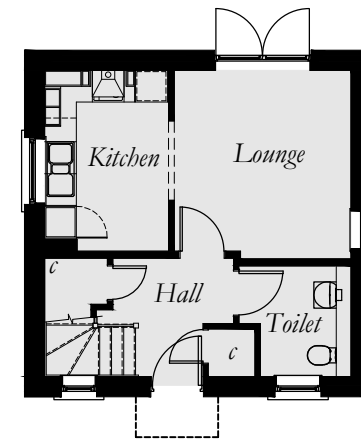

# CARRON

2 Bedroom Detached Villa

First Floor

Ground Floor

## Room Sizes

### Ground Floor

<b>Lounge</b>	3336 x 3561	(10'11" x 11'8")	<b>Maximum Sizes</b>
<b>Kitchen</b>	2336 x 3416	(7'7" x 11'2")	
<b>Toilet</b>	2216 x 2090	(7'3" x 6'10")	<b>Maximum Sizes</b>

### First Floor

<b>Bedroom 1</b>	3405 x 2563	(11'17" x 8'4")	<b>Excluding Door Recess</b>
<b>Bedroom 2</b>	3323 x 2440	(10'10" x 8'0")	
<b>Bathroom</b>	2300 x 3459	(5'6" x 7'2")	

**N.B. Room Sizes Exclude Wardrobes**