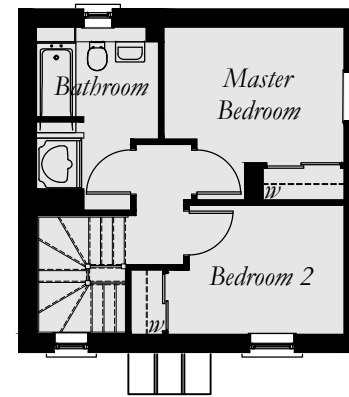

# CARRON

2 Bedroom Detached Villa

First Floor

Ground Floor

## Room Sizes

### Ground Floor

<b>Lounge</b>	3336 x 3561	(10'11" x 11'8")	<b>Maximum Sizes</b>
<b>Kitchen</b>	2336 x 3416	(7'7" x 11'2")	
<b>Toilet</b>	2216 x 2090	(7'3" x 6'10")	<b>Maximum Sizes</b>

### First Floor

<b>Bedroom 1</b>	3405 x 2563	(11'17" x 8'4")	<b>Excluding Door Recess</b>
<b>Bedroom 2</b>	3323 x 2440	(10'10" x 8'0")	
<b>Bathroom</b>	2300 x 3459	(5'6" x 7'2")	

**N.B. Room Sizes Exclude Wardrobes**