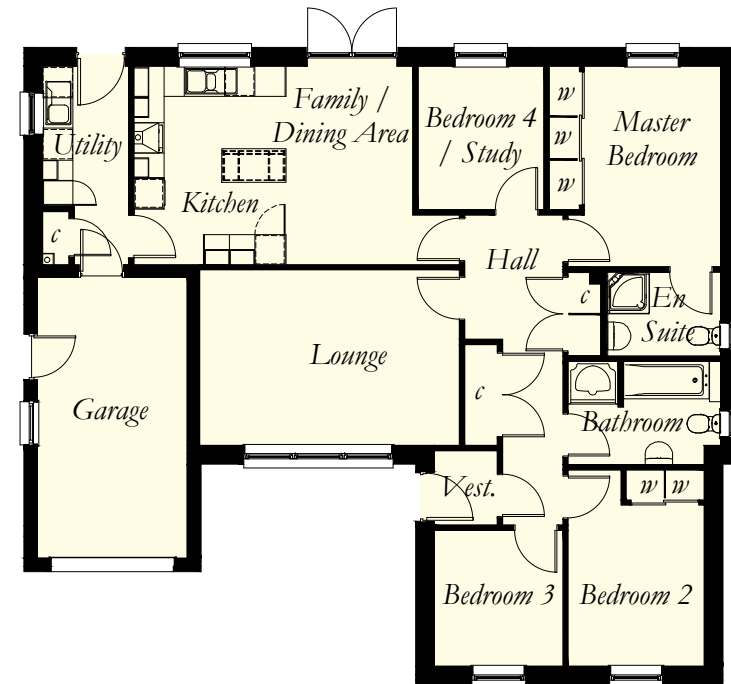

## Room Sizes

|                |             |                  |               |
|----------------|-------------|------------------|---------------|
| Lounge         | 5150 x 3480 | (16'11" x 11'5") |               |
| Kitchen        | 3020 x 3935 | (9'10" x 12'11") |               |
| Breakfast Room | 2515 x 3935 | (8'2" x 12'11")  |               |
| Utility        | 1705 x 3935 | (5'7" x 12'11")  | Maximum Sizes |
| Bathroom       | 3025 x 2045 | (9'11" x 6'8")   | Maximum Sizes |
| Bedroom 1      | 2700 x 3980 | (8'10" x 13'0")  |               |
| En Suite       | 2235 x 1670 | (7'4" x 5'5")    |               |
| Bedroom 2      | 2700 x 3200 | (8'10" x 10'5")  |               |
| Bedroom 3      | 2550 x 2700 | (8'4" x 8'10")   |               |
| Bedroom 4      | 2500 x 2850 | (8'2" x 9'4")    |               |
| Garage         | 2970 x 5570 | (9'8" x 18'3")   |               |

N.B. Room Sizes Exclude Wardrobes

**Gross Floor Area 113.38 sq m 1220 sq ft**