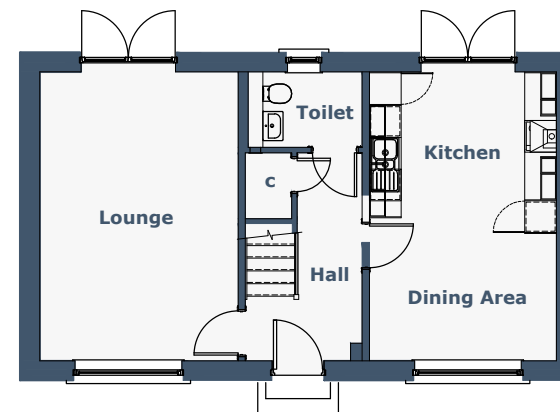

CRAIGNISH 3 Bedroom Detached Villa

First Floor

Ground Floor

Room Sizes

Lounge	3748 x 5457	(12'3" x 17'9")	
Kitchen/Dining	3532 x 5457	(11'7" x 17'9")	
Toilet	2155 x 1424	(7'0" x 4'7")	
Master Bedroom	3080 x 3655	(10'1" x 11'11")	Excluding Door Recess
En Suite	2650 x 1700	(8'8" x 5'6")	Maximum Sizes
Bedroom 2	3532 x 2505	(11'7" x 8'2")	
Bedroom 3	3532 x 2850	(11'7" x 9'4")	
Bathroom	3371 x 1700	(11'0" x 5'6")	Maximum Sizes
N.B. Room Sizes Exclude Wardrobes			

Gross Floor Area 106.09 Sq M 1150 Sq Ft