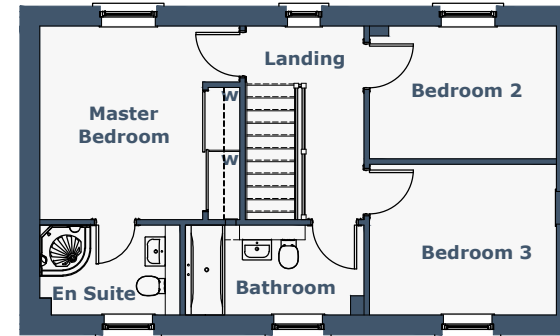

CRAIGNISH 3 Bedroom Detached Villa

First Floor

Ground Floor

Room Sizes

Lounge	3748 x 5457	(12'3" x 17'9")	
Kitchen/Dining	3532 x 5457	(11'7" x 17'9")	
Toilet	2155 x 1424	(7'0" x 4'7")	
Master Bedroom	3080 x 3655	(10'1" x 11'11")	Excluding Door Recess
En Suite	2650 x 1700	(8'8" x 5'6")	Maximum Sizes
Bedroom 2	3532 x 2505	(11'7" x 8'2")	
Bedroom 3	3532 x 2850	(11'7" x 9'4")	
Bathroom	3371 x 1700	(11'0" x 5'6")	Maximum Sizes
N.B. Room Sizes Exclude Wardrobes			

Gross Floor Area 106.09 Sq M 1150 Sq Ft