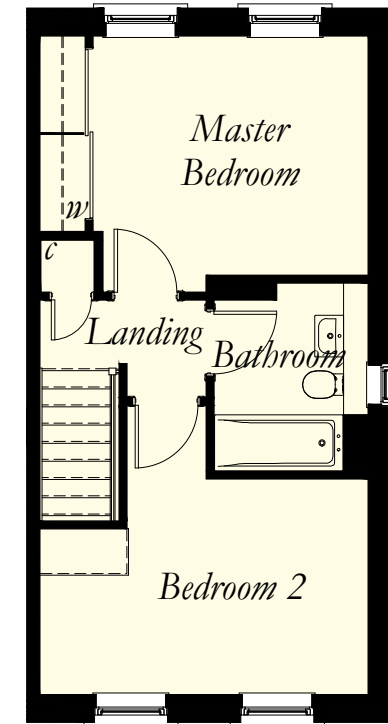

## Room Sizes

### Ground Floor

Lounge	4295 x 3542	(14'1" x 11'6")	Maximum sizes
Kitchen	2213 x 3426	(7'2" x 11'2")	
Toilet	2213 x 1469	(7'2" x 4'8")	

### First Floor

Master Bedroom	3638 x 3166	(11'9" x 10'4")
Bedroom 2	4340 x 2850	(14'2" x 9'4")
Bathroom	2041 x 2266	(6'6" x 7'5")

N.B. Room Sizes Exclude Wardrobes

**Gross Floor Area 74.67 Sq M 803 Sq Ft**

Ground Floor

First Floor