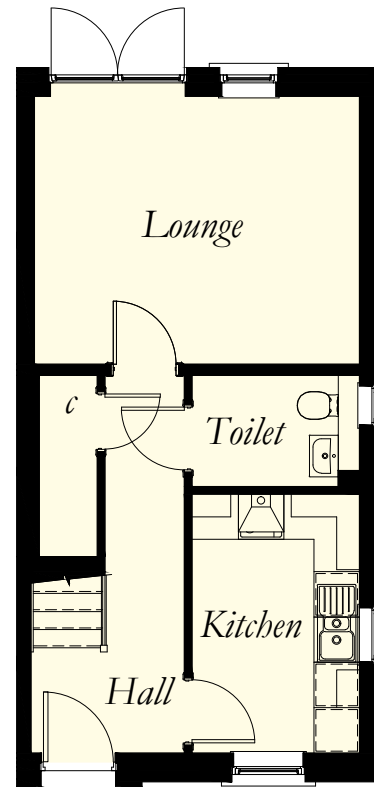

## Room Sizes

### Ground Floor

Lounge	4295 x 3542	(14'1" x 11'6")	Maximum sizes
Kitchen	2213 x 3426	(7'2" x 11'2")	
Toilet	2213 x 1469	(7'2" x 4'8")	

### First Floor

Master Bedroom	3638 x 3166	(11'9" x 10'4")
Bedroom 2	4340 x 2850	(14'2" x 9'4")
Bathroom	2041 x 2266	(6'6" x 7'5")

N.B. Room Sizes Exclude Wardrobes

**Gross Floor Area 74.67 Sq M 803 Sq Ft**

Ground Floor

First Floor