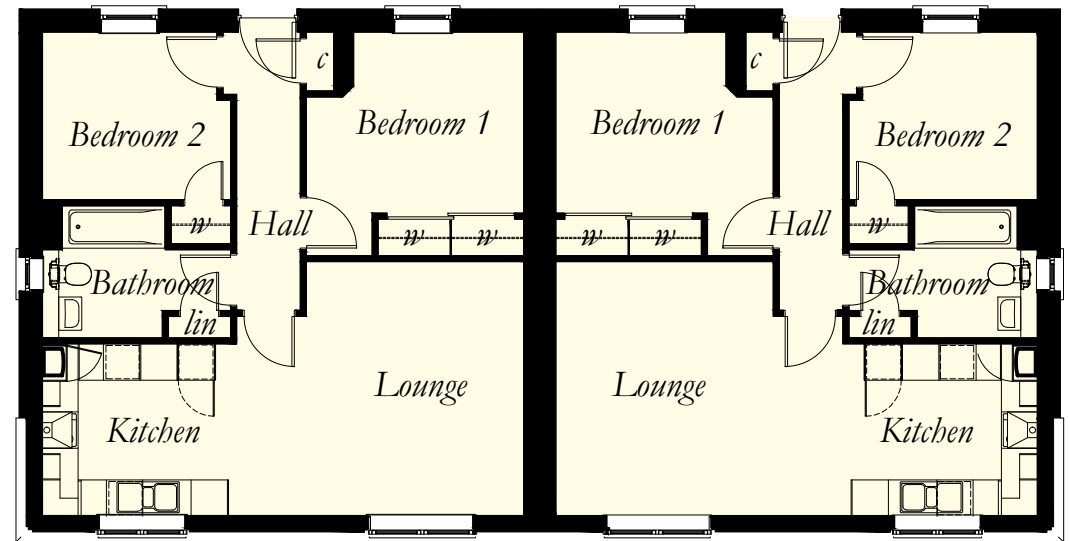

HOLLY 2 Bedroom Cottage Flat

Room Sizes

Upper Floor Flat

Lounge	4745 x 4195	(15'6" x 13'9")	maximum sizes
Kitchen	3210 x 2835	(10'6" x 9'3")	
Bedroom 1	3590 x 2985	(11'9" x 9'9")	maximum sizes
Bedroom 2	3110 x 2765	(10'2" x 9'0")	excl. door recess
Bathroom	3110 x 2180	(10'2" x 7'1")	maximum sizes

N.B. Room Sizes Exclude Wardrobes

Gross Floor Area 63.54 sq m 684 sq ft

Upper Floor Plan