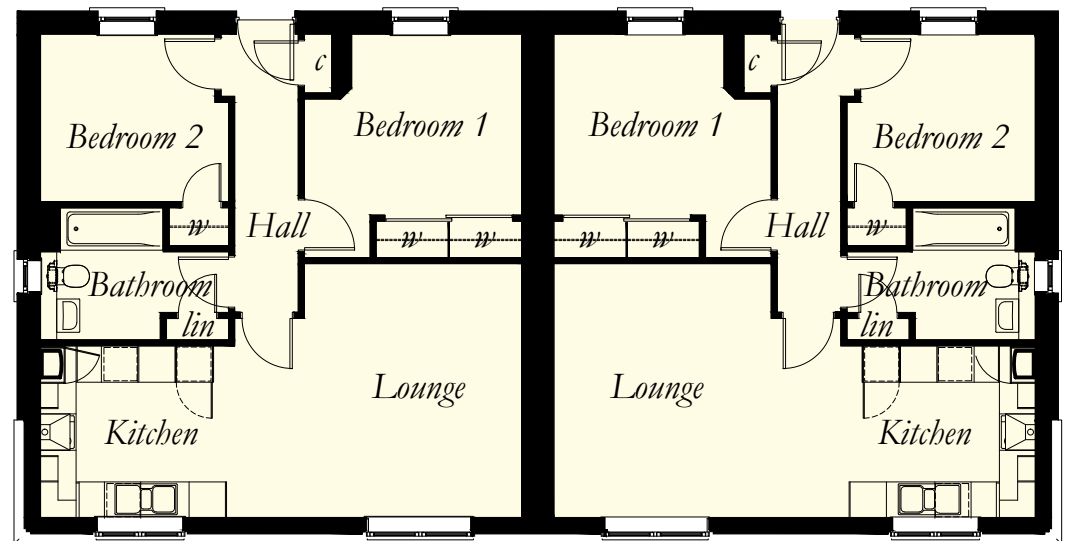

HOLLY 2 Bedroom Cottage Flat

Room Sizes

Upper Floor Flat

Lounge	4745 x 4195	(15'6" x 13'9")	maximum sizes
Kitchen	3210 x 2835	(10'6" x 9'3")	
Bedroom 1	3590 x 2985	(11'9" x 9'9")	maximum sizes
Bedroom 2	3110 x 2765	(10'2" x 9'0")	excl. door recess
Bathroom	3110 x 2180	(10'2" x 7'1")	maximum sizes

N.B. Room Sizes Exclude Wardrobes

Gross Floor Area 63.54 sq m 684 sq ft

Upper Floor Plan