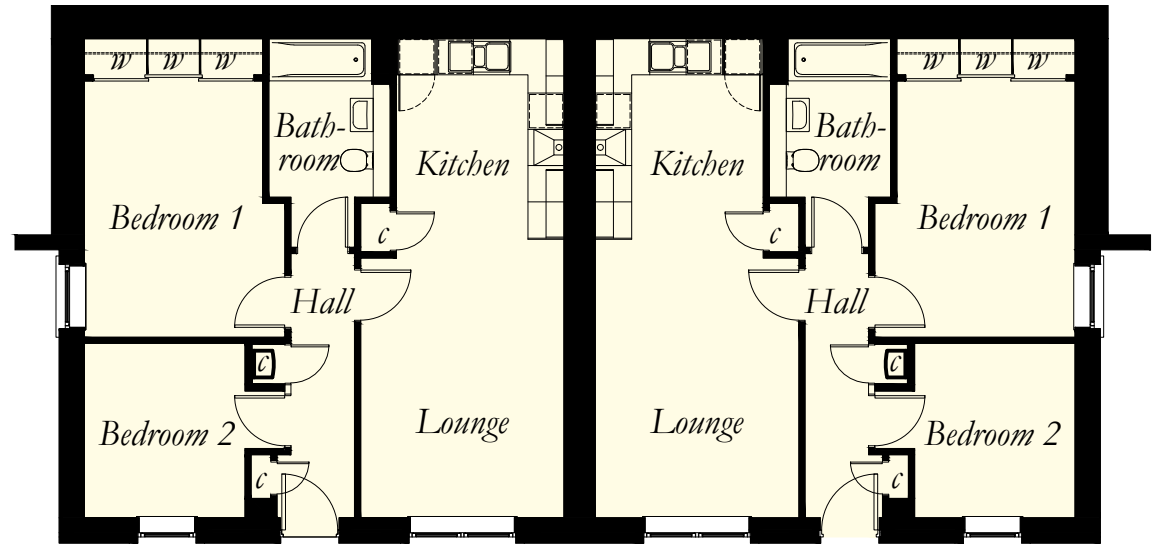

**IVY** 2 Bedroom Cottage Flat

**Room Sizes**

**Lower Floor Cottage Flat**

Lounge	3365 x 4295	(11'0" x 14'1")	
Kitchen	2775 x 3615	(9'1" x 11'10")	
Bedroom 1	2945 x 4235	(9'7" x 13'10")	excludes door recess
Bedroom 2	2650 x 2885	(8'8" x 9'5")	excludes door recess
Bathroom	2005 x 2620	(6'6" x 8'7")	excludes door recess

N.B. Room Sizes Exclude Wardrobes

**Gross Floor Area 63.02 sq m 678 sq ft**

*Lower Floor Plan*