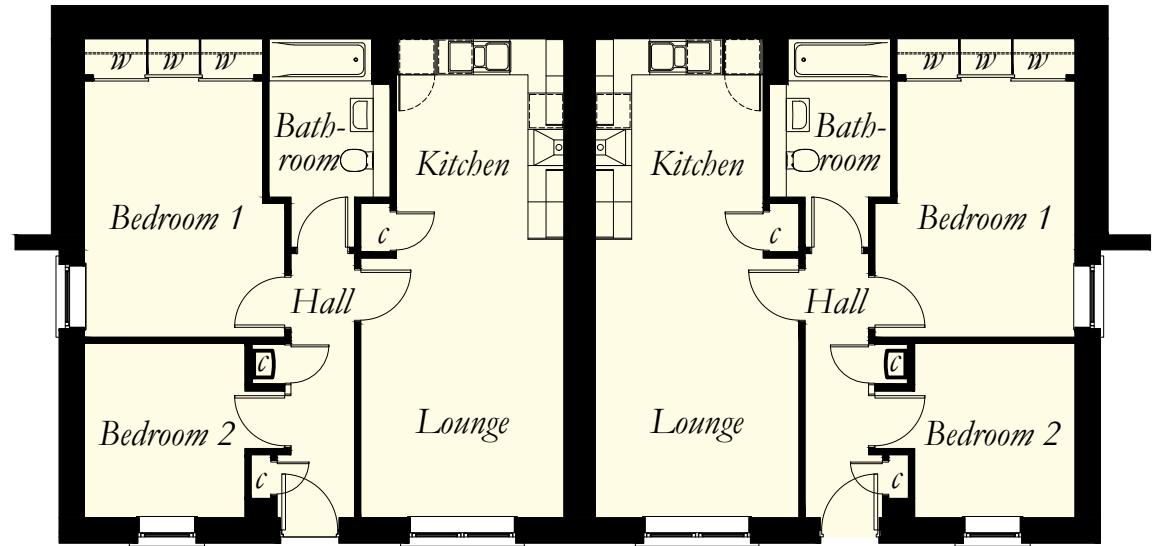

IVY 2 Bedroom Cottage Flat

Room Sizes

Lower Floor Cottage Flat

Lounge	3365 x 4295	(11'0" x 14'1")	
Kitchen	2775 x 3615	(9'1" x 11'10")	
Bedroom 1	2945 x 4235	(9'7" x 13'10")	excludes door recess
Bedroom 2	2650 x 2885	(8'8" x 9'5")	excludes door recess
Bathroom	2005 x 2620	(6'6" x 8'7")	excludes door recess

N.B. Room Sizes Exclude Wardrobes

Gross Floor Area 63.02 sq m 678 sq ft

Lower Floor Plan