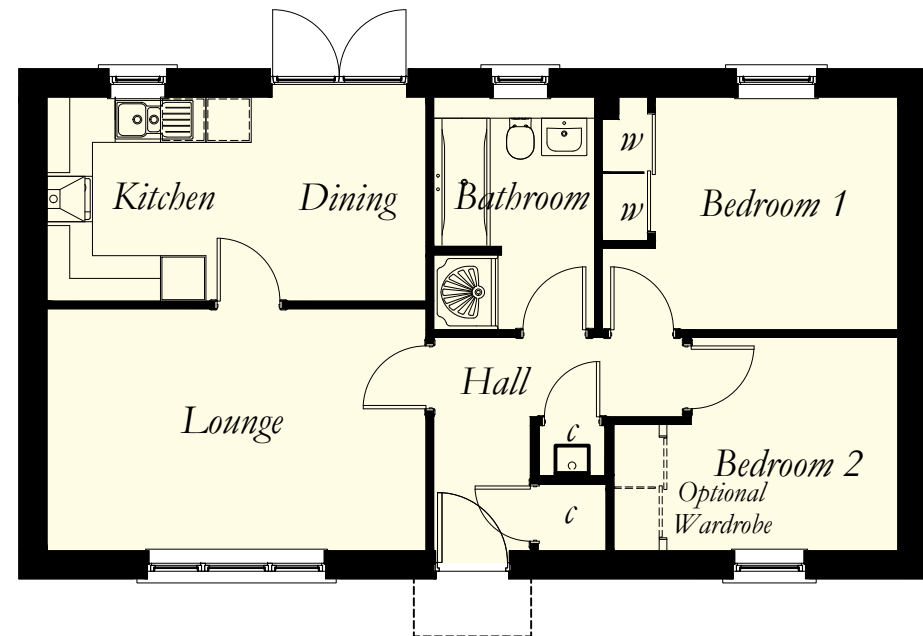

## Room Sizes

<b>Kitchen / Dining</b>	5010 x 2700	(16'4" x 8'8")	
<b>Lounge</b>	5010 x 3200	(16'4" x 10'5")	
<b>Bathroom</b>	2125 x 3075	(6'9" x 10'0")	<b>Maximum Sizes</b>
<b>Bedroom 1</b>	3210 x 3075	(10'5" x 10'0")	<b>Excluding Door Recess</b>
<b>Bedroom 2</b>	3755 x 2820	(12'3" x 9'2")	<b>Maximum Sizes</b>

**N.B. Room Sizes Exclude Wardrobes**

**Gross Floor Area 67.5 sq m 726 sq ft**

*Floor Plan*