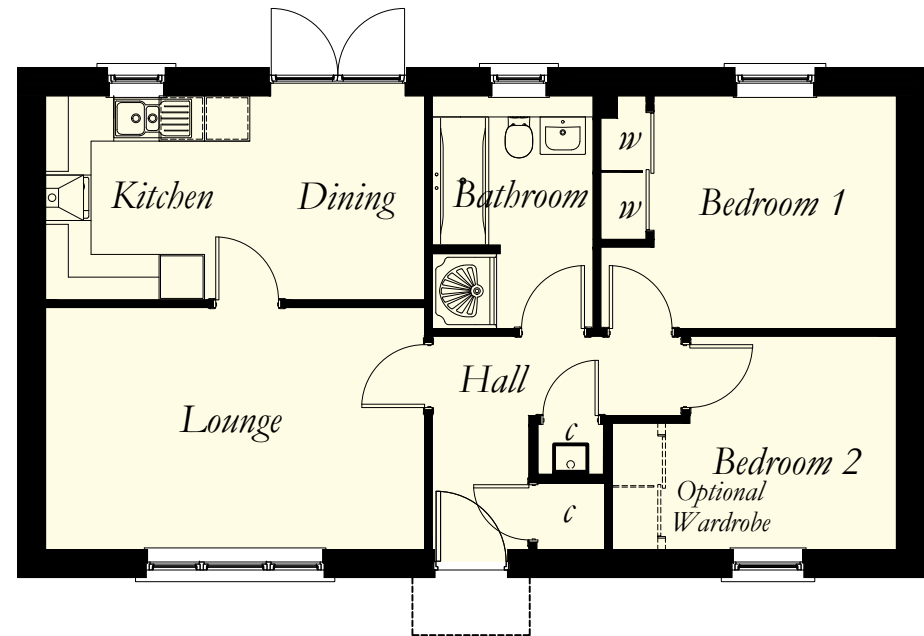

ARDWALL *2 Bedroom Detached Bungalow*

Room Sizes

Kitchen / Dining	5010 x 2700	(16'4" x 8'8")	
Lounge	5010 x 3200	(16'4" x 10'5")	
Bathroom	2125 x 3075	(6'9" x 10'0")	Maximum Sizes
Bedroom 1	3210 x 3075	(10'5" x 10'0")	Excluding Door Recess
Bedroom 2	3755 x 2820	(12'3" x 9'2")	Maximum Sizes
N.B. Room Sizes Exclude Wardrobes			

Gross Floor Area 67.5 sq m 726 sq ft

Floor Plan