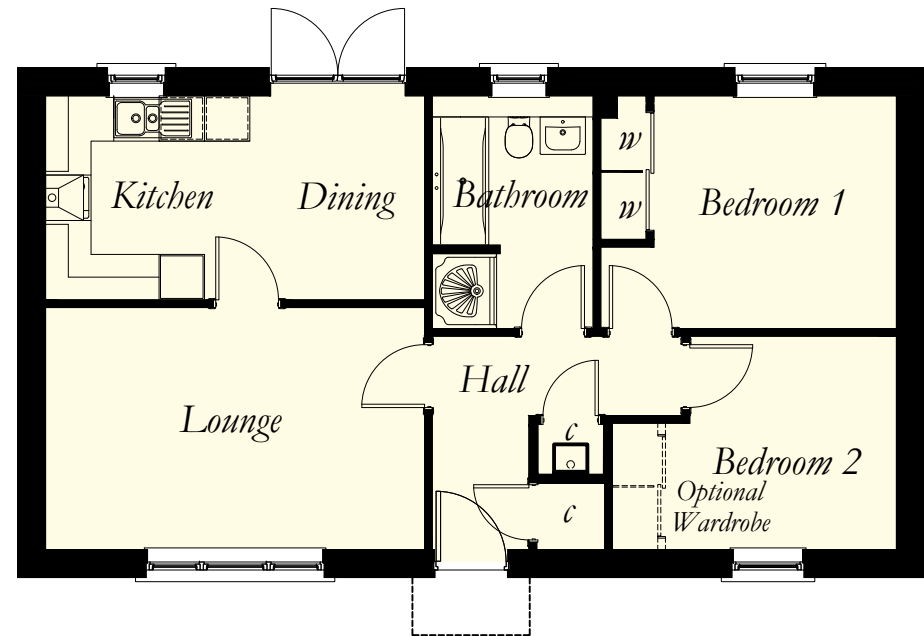

## Room Sizes

<b>Kitchen / Dining</b>	5010 x 2700	(16'4" x 8'8")	
<b>Lounge</b>	5010 x 3200	(16'4" x 10'5")	
<b>Bathroom</b>	2125 x 3075	(6'9" x 10'0")	<b>Maximum Sizes</b>
<b>Bedroom 1</b>	3210 x 3075	(10'5" x 10'0")	<b>Excluding Door Recess</b>
<b>Bedroom 2</b>	3755 x 2820	(12'3" x 9'2")	<b>Maximum Sizes</b>
<b>N.B. Room Sizes Exclude Wardrobes</b>			

**Gross Floor Area 67.5 sq m 726 sq ft**

*Floor Plan*