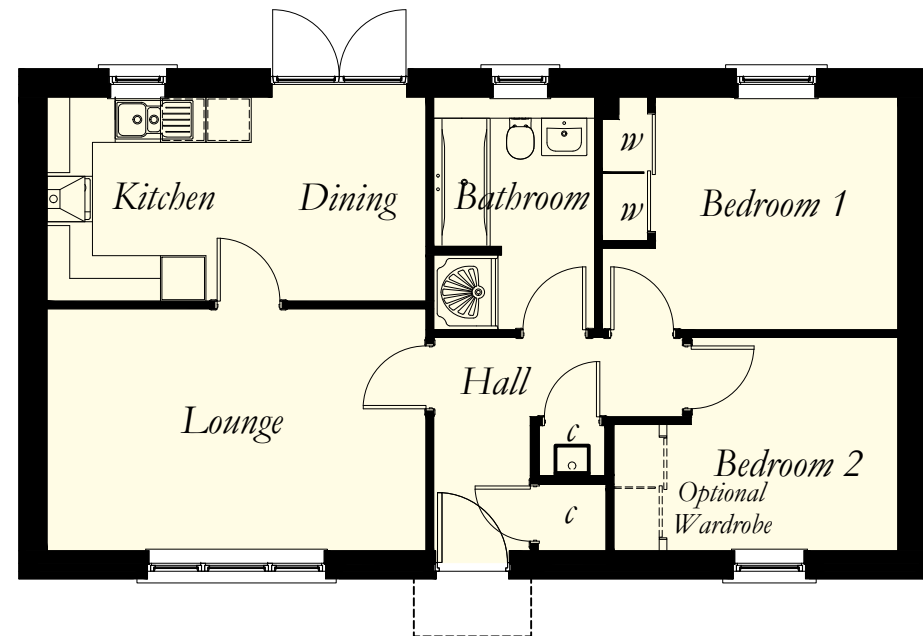

ARDWALL *2 Bedroom Detached Bungalow*

Room Sizes

Kitchen / Dining	5010 x 2700	(16'4" x 8'8")	
Lounge	5010 x 3200	(16'4" x 10'5")	
Bathroom	2125 x 3075	(6'9" x 10'0")	Maximum Sizes
Bedroom 1	3210 x 3075	(10'5" x 10'0")	Excluding Door Recess
Bedroom 2	3755 x 2820	(12'3" x 9'2")	Maximum Sizes

N.B. Room Sizes Exclude Wardrobes

Gross Floor Area 67.5 sq m 726 sq ft

Floor Plan