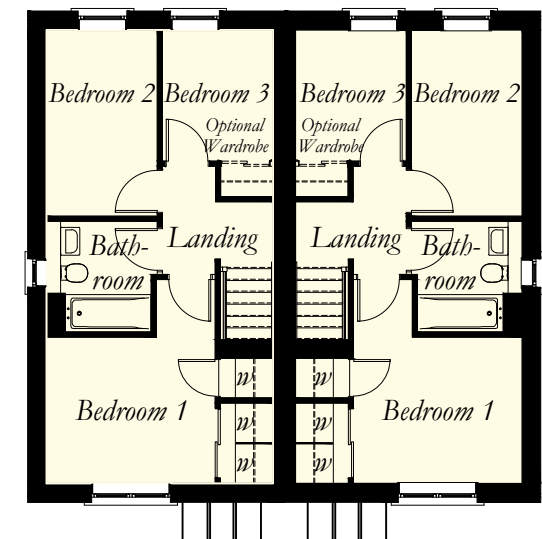

BEN DONICH

3 Bedroom Detached Semi Detached Villa

Room Sizes

Ground Floor

Lounge	4495 x 3820	(14'8" x 12'6")
Kitchen	2345 x 3555	(7'8" x 11'7")
Toilet	2345 x 1365	(7'8" x 4'5")

First Floor

Bedroom 1	3345 x 2900	(10'11" x 9'6")	excl. door recess
Bedroom 2	2195 x 3690	(7'2" x 12'1")	
Bedroom 3	2195 x 2605	(7'2" x 8'6")	
Bathroom	1795 x 2200	(5'10" x 7'2")	excl. door recess

N.B. Room Sizes Exclude Wardrobes

Gross Floor Area 80.66 sq m 868 sq ft

Ground Floor

First Floor