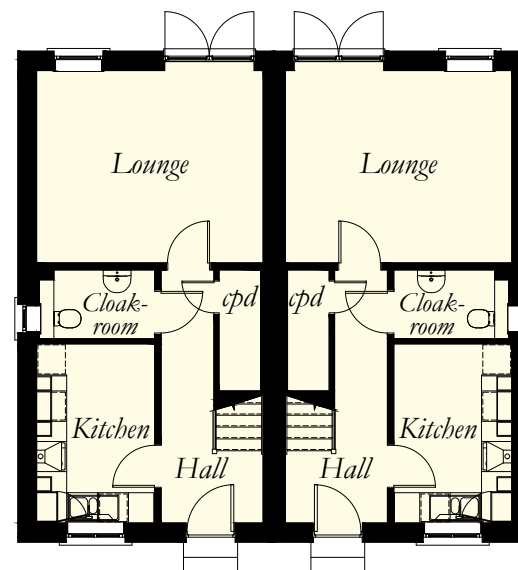

BEN DONICH

3 Bedroom Detached Semi Detached Villa

Room Sizes

Ground Floor

Lounge	4495 x 3820	(14'8" x 12'6")
Kitchen	2345 x 3555	(7'8" x 11'7")
Toilet	2345 x 1365	(7'8" x 4'5")

First Floor

Bedroom 1	3345 x 2900	(10'11" x 9'6")	excl. door recess
Bedroom 2	2195 x 3690	(7'2" x 12'1")	
Bedroom 3	2195 x 2605	(7'2" x 8'6")	
Bathroom	1795 x 2200	(5'10" x 7'2")	excl. door recess

N.B. Room Sizes Exclude Wardrobes

Gross Floor Area 80.66 sq m 868 sq ft

Ground Floor

First Floor