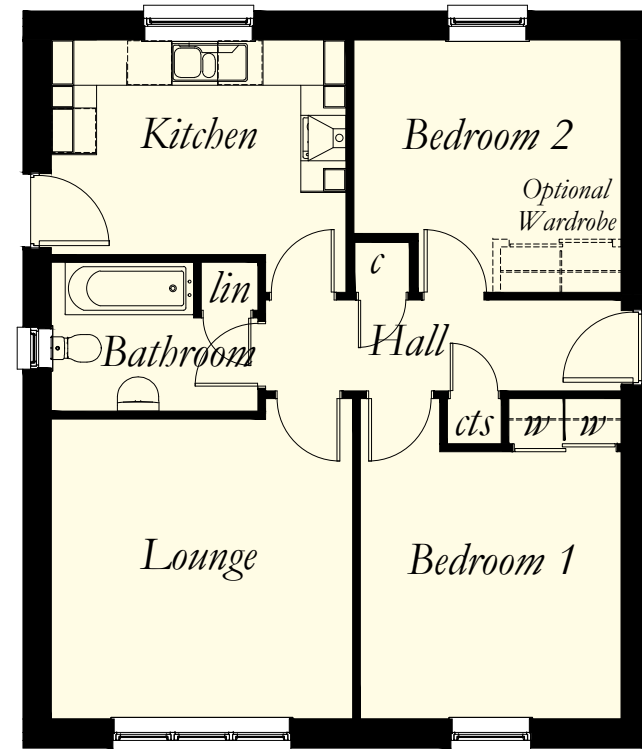

## GLEN ORCHY *2 Bedroom Bungalow*

### Room Sizes

Lounge	3985 x 3980	(13'0" x 13'0")	
Kitchen	3900 x 2850	(12'9" x 9'4")	
Bedroom 1	3450 x 3550	(11'3" x 11'7")	<i>Plus Door Recess</i>
Bedroom 2	3535 x 3340	(11'7" x 10'9")	<i>Plus Door Recess</i>
Bathroom	2730 x 1970	(8'11" x 6'5")	<i>Plus Door Recess</i>

N.B. Room Sizes Exclude Wardrobes

**Gross Floor Area 67.70 sq m 728 sq ft**