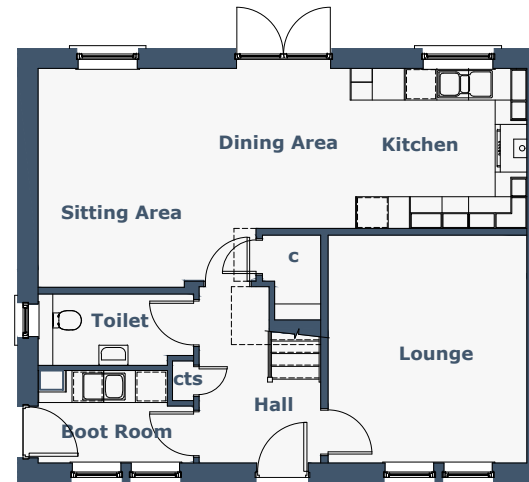

MELFORT

4 Bedroom Detached Villa

First Floor

Ground Floor

Room Sizes

Lounge	3757 x 4307	(12'3" x 14'1")	
Kitchen/Dining	5118 x 3025	(16'9" x 9'11")	
Sitting Area	4117 x 4135	(13'6" x 13'6")	Maximum Sizes
Boot Room	2952 x 1747	(9'8" x 5'8")	Maximum Sizes
Toilet	2952 x 1348	(9'8" x 4'5")	Maximum Sizes
Master Bedroom	3566 x 3200	(11'8" x 10'5")	
En Suite	2470 x 2140	(8'1" x 7'0")	Maximum Sizes
Bedroom 2	3017 x 3142	(9'10" x 10'3")	
Bedroom 3	2625 x 3511	(8'7" x 11'6")	Maximum Sizes
Bedroom 4	3204 x 3453	(10'6" x 11'3")	Maximum Sizes
Bathroom	3224 x 1980	(10'6" x 6'5")	

N.B. Room Sizes Exclude Wardrobes

Gross Floor Area 137.13 Sq M 1476 Sq Ft