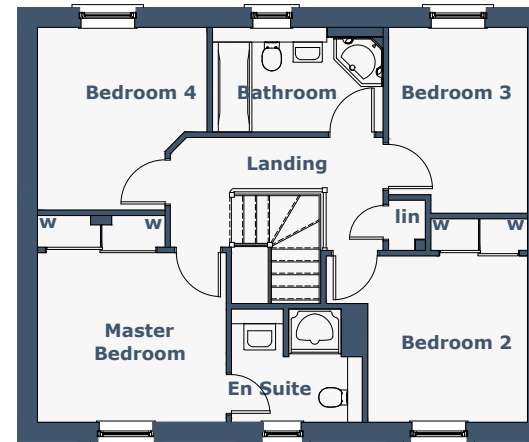

MELFORT

4 Bedroom Detached Villa

First Floor

Ground Floor

Room Sizes

Lounge	3757 x 4307	(12'3" x 14'1")	
Kitchen/Dining	5118 x 3025	(16'9" x 9'11")	
Sitting Area	4117 x 4135	(13'6" x 13'6")	Maximum Sizes
Boot Room	2952 x 1747	(9'8" x 5'8")	Maximum Sizes
Toilet	2952 x 1348	(9'8" x 4'5")	Maximum Sizes
Master Bedroom	3566 x 3200	(11'8" x 10'5")	
En Suite	2470 x 2140	(8'1" x 7'0")	Maximum Sizes
Bedroom 2	3017 x 3142	(9'10" x 10'3")	
Bedroom 3	2625 x 3511	(8'7" x 11'6")	Maximum Sizes
Bedroom 4	3204 x 3453	(10'6" x 11'3")	Maximum Sizes
Bathroom	3224 x 1980	(10'6" x 6'5")	

N.B. Room Sizes Exclude Wardrobes

Gross Floor Area 137.13 Sq M 1476 Sq Ft