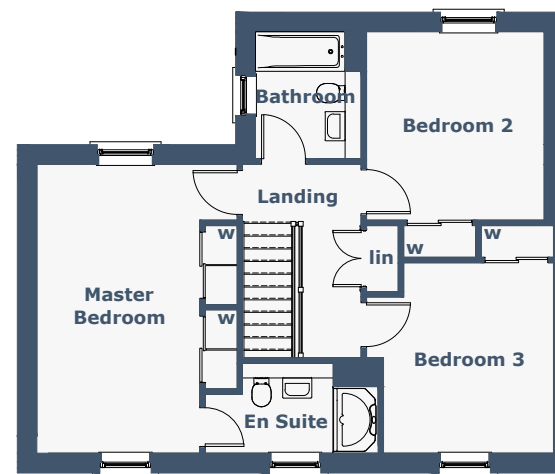

## Room Sizes

Lounge	3748 x 5435	(12'3" x 17'9")	
Kitchen/Dining	3357 x 3936	(11'0" x 12'9")	
Sitting Area	3532 x 4000	(11'6" x 13'1")	
Utility	1964 x 2398	(6'4" x 7'8")	Maximum Sizes
Toilet	2155 x 1413	(7'1" x 4'6")	
Master Bedroom	3080 x 5457	(10'1" x 17'9")	Excluding Door Recess
En Suite	3261 x 1700	(10'6" x 5'6")	Maximum Sizes
Bedroom 2	3357 x 3557	(11'0" x 11'7")	
Bedroom 3	3212 x 3596	(10'5" x 11'8")	Excluding Door Recess
Bathroom	1998 x 2398	(6'5" x 7'8")	Maximum Sizes

N.B. Room Sizes Exclude Wardrobes

**Gross Floor Area 133.12 Sq M 1432 Sq Ft**

First Floor

Ground Floor