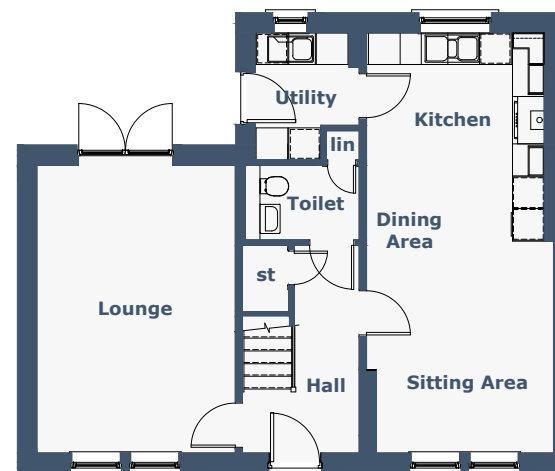

## Room Sizes

Lounge	3748 x 5435	(12'3" x 17'9")	
Kitchen/Dining	3357 x 3936	(11'0" x 12'9")	
Sitting Area	3532 x 4000	(11'6" x 13'1")	
Utility	1964 x 2398	(6'4" x 7'8")	Maximum Sizes
Toilet	2155 x 1413	(7'1" x 4'6")	
Master Bedroom	3080 x 5457	(10'1" x 17'9")	Excluding Door Recess
En Suite	3261 x 1700	(10'6" x 5'6")	Maximum Sizes
Bedroom 2	3357 x 3557	(11'0" x 11'7")	
Bedroom 3	3212 x 3596	(10'5" x 11'8")	Excluding Door Recess
Bathroom	1998 x 2398	(6'5" x 7'8")	Maximum Sizes

N.B. Room Sizes Exclude Wardrobes

**Gross Floor Area 133.12 Sq M 1432 Sq Ft**

First Floor

Ground Floor