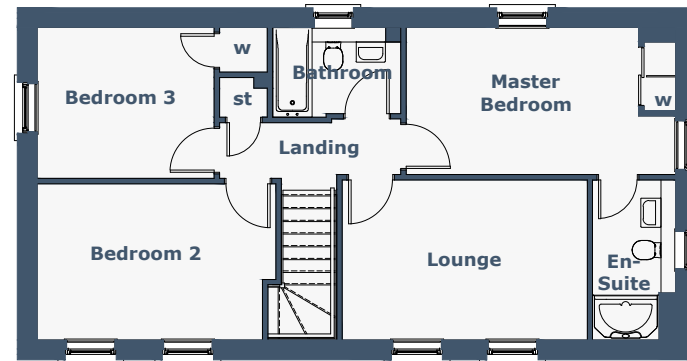

First Floor