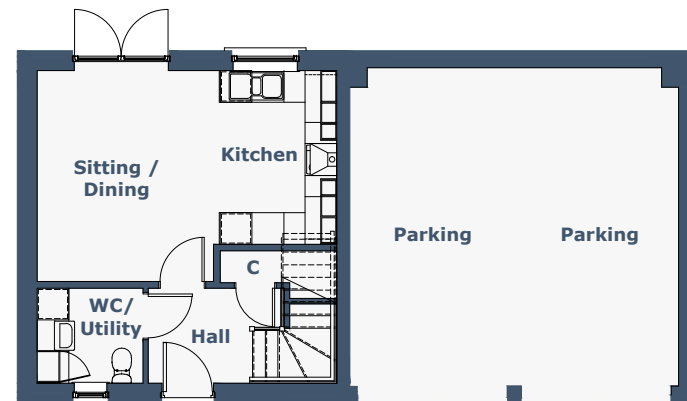

Ground Floor

Room Sizes

Kitchen	2325 x 3280	(7'6" x 10'7")	
Sitting / Dining Area	3335 x 3984	(10'9" x 13'0")	
Toilet/Utility	2000 x 1800	(6'5" x 5'9")	Maximum Sizes
Lounge	4628 x 3025	(15'1" x 9'9")	
Master Bedroom	5090 x 2780	(16'7" x 9'1")	Maximum Sizes
En Suite	1570 x 3025	(5'1" x 9'9")	Maximum Sizes
Bedroom 2	4515 x 2955	(14'8" x 9'7")	Maximum Sizes
Bedroom 3	3345 x 2850	(10'9" x 9'3")	
Bathroom	2325 x 1630	(7'6" x 5'3")	Maximum Sizes

N.B. Room Sizes Exclude Wardrobes

Gross Floor Area 104.71 Sq M 1127 Sq Ft