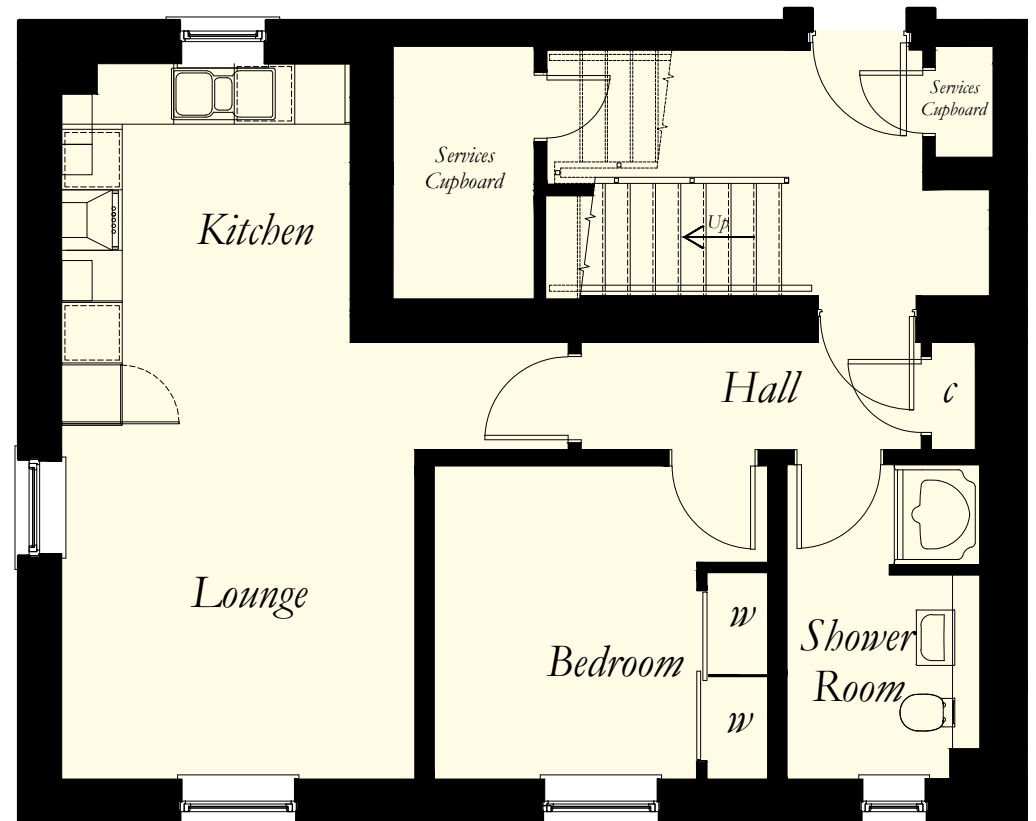

CROMARTY *1 Bedroom Ground Floor Flat*

Room Sizes Flat No. 37

<i>Lounge</i>	3500 x 4330	(11'6" x 14'2")	
<i>Kitchen / Dining Area</i>	2860 x 2760	(9'5" x 9'1")	
<i>Shower Room</i>	1910 x 3115	(6'3" x 10'3")	Max Sizes
<i>Bedroom</i>	2600 x 3100	(8'6" x 10'2")	

N.B. Room Sizes Exclude Wardrobes

Gross Floor Area 47.53 sq m 512 sq ft

Flat No. 37