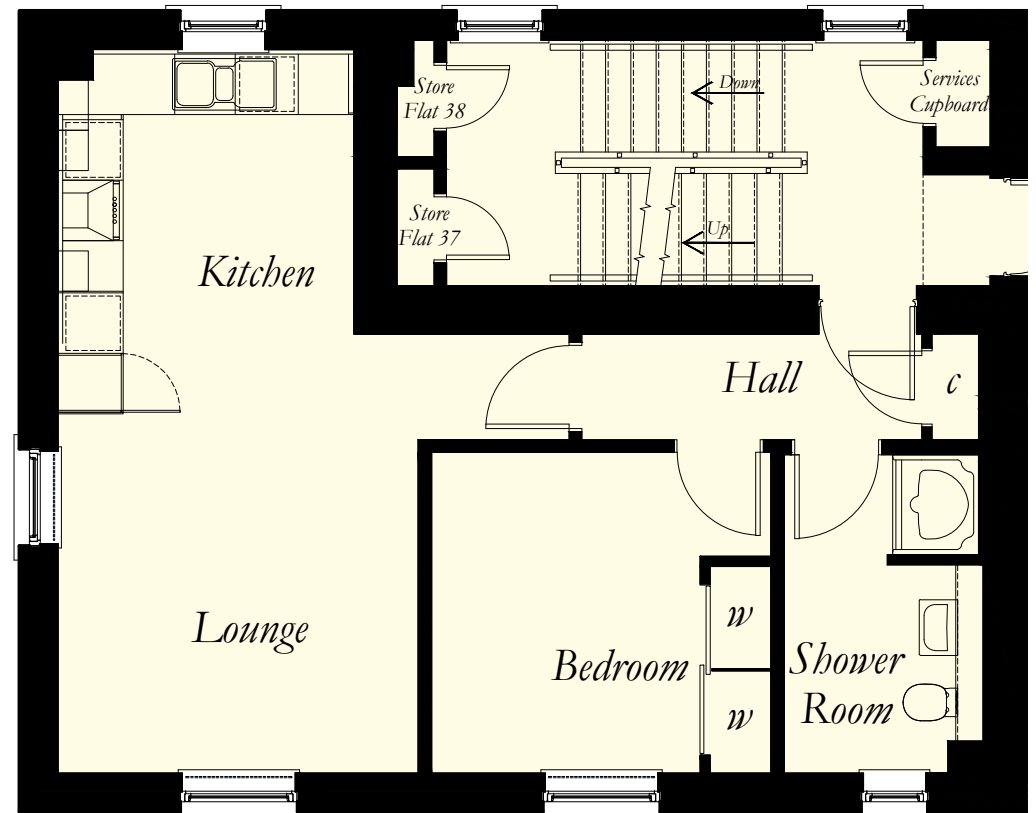

# CROMARTY 1 Bedroom First Floor Flat

## Room Sizes Flat No. 38

Lounge	3570 x 4400	(11'9" x 14'5")	<b>Max Sizes</b>
Kitchen / Dining Area	2930 x 2770	(9'6" x 9'0")	
Shower Room	1970 x 3200	(6'4" x 10'4")	
Bedroom	2660 x 3180	(8'9" x 10'5")	
<i>N.B. Room Sizes Exclude Wardrobes</i>			

**Gross Floor Area 48.44 sq m 521 sq ft**

## Flat No. 38