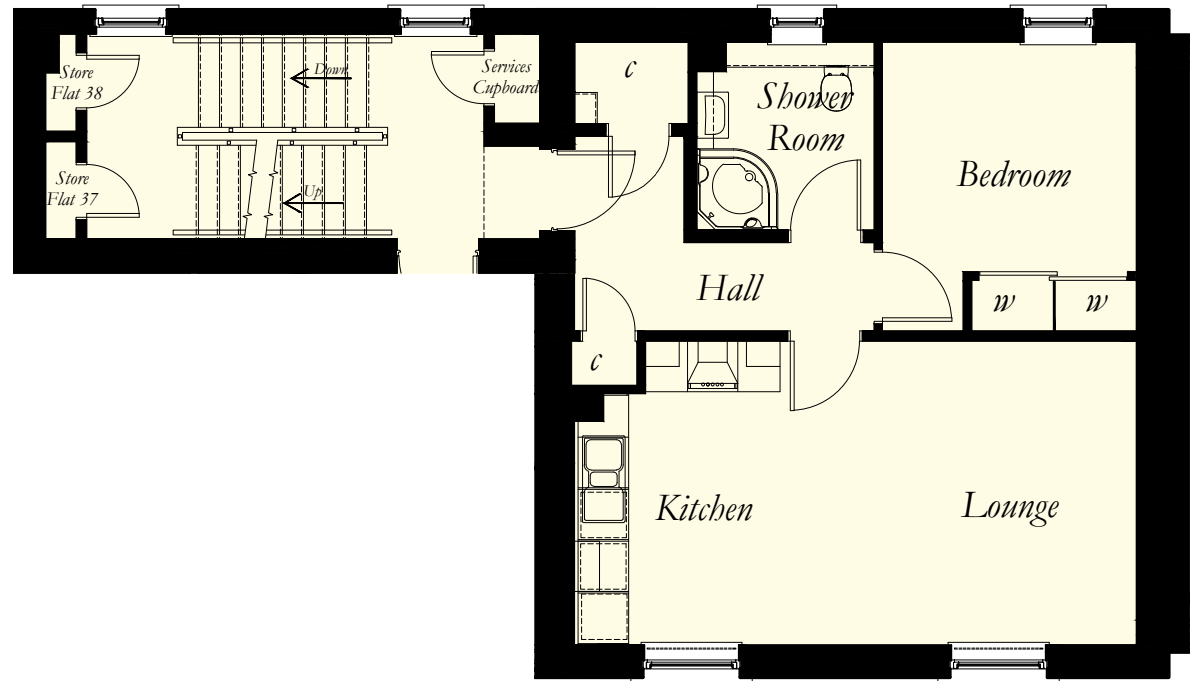

CROMARTY *1 Bedroom First Floor Flat*

Flat No. 39

Room Sizes Flat No. 39

<i>Lounge</i>	3500 x 3615	(11'4" x 11'8")	
<i>Kitchen / Dining Area</i>	3185 x 3615	(10'5" x 11'8")	
<i>Shower Room</i>	2235 x 2110	(7'4" x 6'11")	<i>Max Sizes</i>
<i>Bedroom</i>	3020 x 2735	(9'11" x 8'9")	

N.B. Room Sizes Exclude Wardrobes

Gross Floor Area 48.20 sq m 519 sq ft