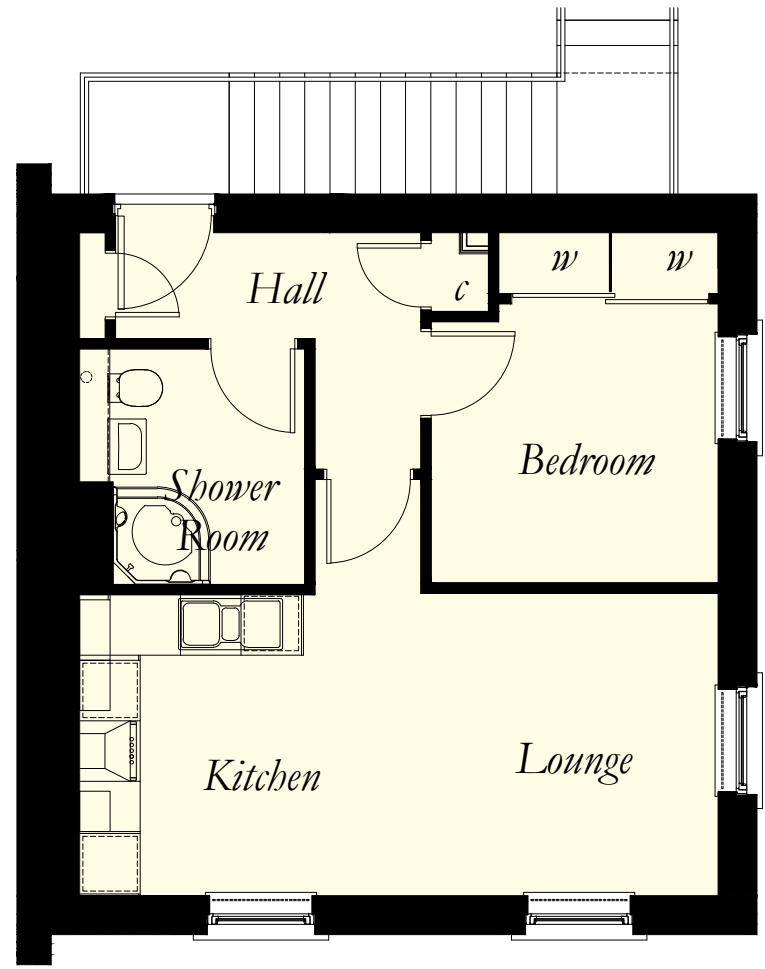

CROMARTY *1 Bedroom First Floor Flat*

FLOOR IS 200 THICK

Room Sizes Flat No. 40

Lounge	4000 x 3000	(13'2" x 9'10")	
Kitchen / Dining Area	2985 x 2330	(9'10" x 7'8")	
Shower Room	2230 x 2335	(7'4" x 7'8")	<i>Max Sizes</i>
Bedroom 1	2770 x 2850	(9'1" x 9'4")	

N.B. Room Sizes Exclude Wardrobes

Gross Floor Area 41.86 sq m 451 sq ft

Flat No. 40