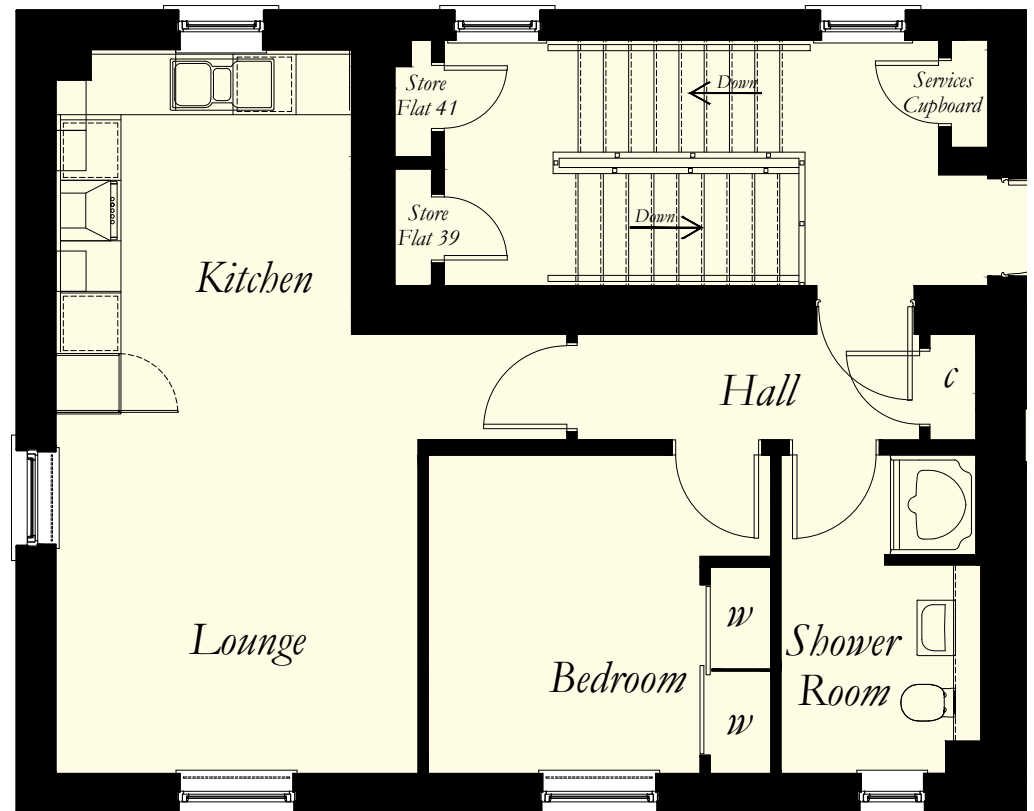

CROMARTY 1 Bedroom Second Floor Flat

Room Sizes Flat No. 41

<i>Lounge</i>	3590 x 4400	(11'9" x 14'5")	
<i>Kitchen / Dining Area</i>	2930 x 2770	(9'6" x 9'0")	
<i>Shower Room</i>	1980 x 3160	(6'5" x 10'3")	<i>Max Sizes</i>
<i>Bedroom</i>	2695 x 3155	(8'10" x 10'4")	

N.B. Room Sizes Exclude Wardrobes

Gross Floor Area 48.44 sq m 521 sq ft

Flat No. 41