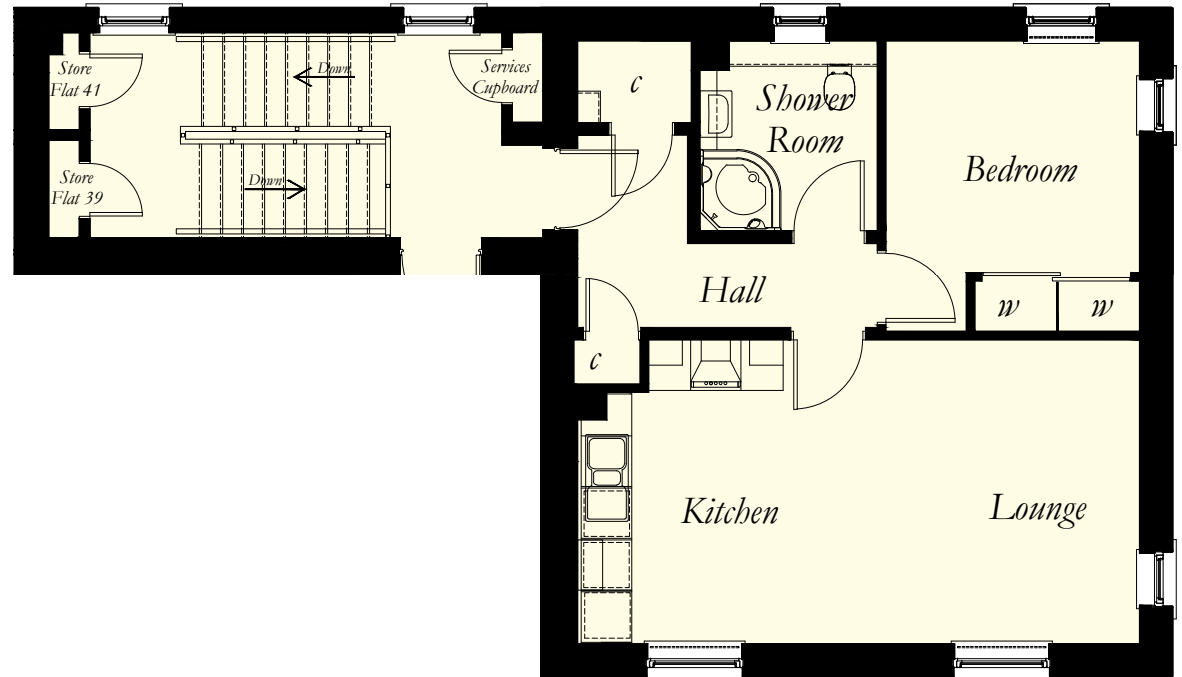

CROMARTY 1 Bedroom Second Floor Flat

Room Sizes Flat No. 42

Lounge	3500 x 3615	(11'4" x 11'8")	Max Sizes
Kitchen / Dining Area	3185 x 3615	(10'4" x 11'8")	
Shower Room	2260 x 2110	(7'5" x 6'11")	
Bedroom	3020 x 2755	(9'11" x 9'1")	

N.B. Room Sizes Exclude Wardrobes

Gross Floor Area 48.20 sq m 519 sq ft