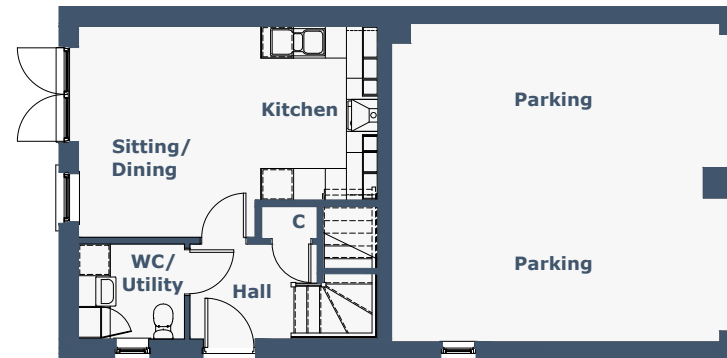

CRINAN 3 Bedroom Detached Villa

First Floor

Ground Floor

Room Sizes

Kitchen	2325 x 3280	(7'6" x 10'7")	
Sitting / Dining Area	3335 x 3985	(10'9" x 13'0")	
Toilet/Utility	2000 x 1800	(6'5" x 5'9")	Maximum Sizes
Lounge	4628 x 3025	(15'1" x 9'9")	
Master Bedroom	5090 x 2780	(16'7" x 9'1")	Maximum Sizes
En Suite	1570 x 3025	(5'1" x 9'9")	Maximum Sizes
Bedroom 2	4515 x 2955	(14'8" x 9'7")	Maximum Sizes
Bedroom 3	3345 x 2850	(10'9" x 9'3")	
Bathroom	2325 x 1630	(7'6" x 5'3")	Maximum Sizes

N.B. Room Sizes Exclude Wardrobes

Gross Floor Area 104.71 Sq M 1127 Sq Ft