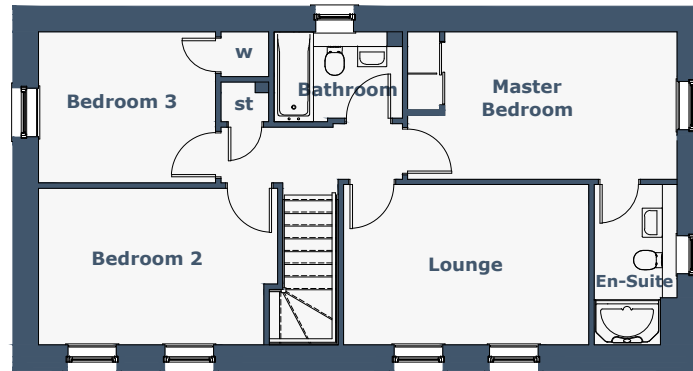

CRINAN 3 Bedroom Detached Villa

First Floor

Ground Floor

Room Sizes

Kitchen	2325 x 3280	(7'6" x 10'7")	
Sitting / Dining Area	3335 x 3985	(10'9" x 13'0")	
Toilet/Utility	2000 x 1800	(6'5" x 5'9")	Maximum Sizes
Lounge	4628 x 3025	(15'1" x 9'9")	
Master Bedroom	5090 x 2780	(16'7" x 9'1")	Maximum Sizes
En Suite	1570 x 3025	(5'1" x 9'9")	Maximum Sizes
Bedroom 2	4515 x 2955	(14'8" x 9'7")	Maximum Sizes
Bedroom 3	3345 x 2850	(10'9" x 9'3")	
Bathroom	2325 x 1630	(7'6" x 5'3")	Maximum Sizes

N.B. Room Sizes Exclude Wardrobes

Gross Floor Area 104.71 Sq M 1127 Sq Ft