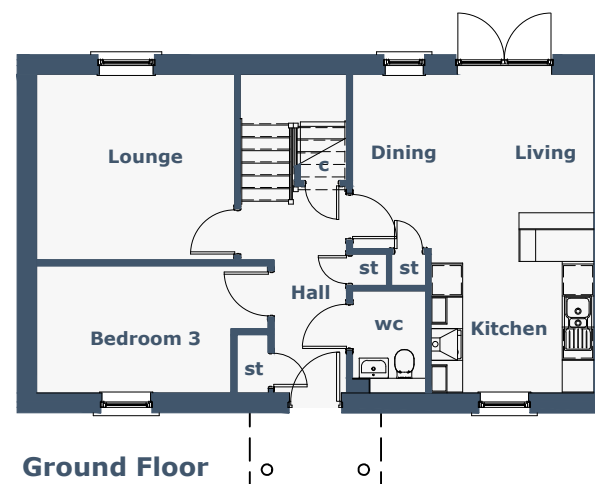

CRERAN

3 Bedroom Detached Villa

First Floor

 Denotes Floor Area with less than 1.5m clear height. Room sizes exclude hatched areas

Ground Floor

Room Sizes

Lounge	3737 x 3509	(12'2" x 11'5")	
Kitchen	3078 x 2728	(10'0" x 8'9")	
Dining / Sitting	4560 x 3294	(14'9" x 10'8")	Maximum Sizes
Toilet	1380 x 1933	(4'5" x 6'3")	
Bedroom 3	3670 x 2411	(12'0" x 7'9")	Excluding Door Recess
Master Bedroom	3737 x 3989	(12'2" x 13'0")	Excluding Window Recess
Bathroom	3039 x 1700	(9'9" x 5'5")	Maximum Sizes
Bedroom 2	3387 x 3989	(11'1" x 13'0")	Excluding Window Recess

N.B. Room Sizes Exclude Wardrobes

Gross Floor Area 118.28 Sq M 1267 Sq Ft