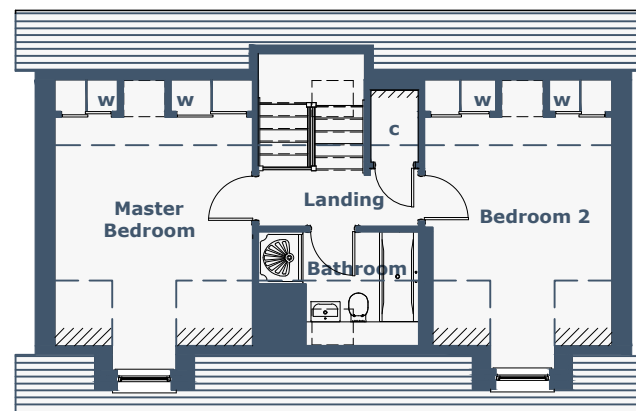

CRERAN

3 Bedroom Detached Villa

First Floor

 Denotes Floor Area with less than 1.5m clear height. Room sizes exclude hatched areas

Ground Floor

Room Sizes

Lounge	3737 x 3509	(12'2" x 11'5")	
Kitchen	3078 x 2728	(10'0" x 8'9")	
Dining / Sitting	4560 x 3294	(14'9" x 10'8")	Maximum Sizes
Toilet	1380 x 1933	(4'5" x 6'3")	
Bedroom 3	3670 x 2411	(12'0" x 7'9")	Excluding Door Recess
Master Bedroom	3737 x 3989	(12'2" x 13'0")	Excluding Window Recess
Bathroom	3039 x 1700	(9'9" x 5'5")	Maximum Sizes
Bedroom 2	3387 x 3989	(11'1" x 13'0")	Excluding Window Recess

N.B. Room Sizes Exclude Wardrobes

Gross Floor Area 118.28 Sq M 1267 Sq Ft