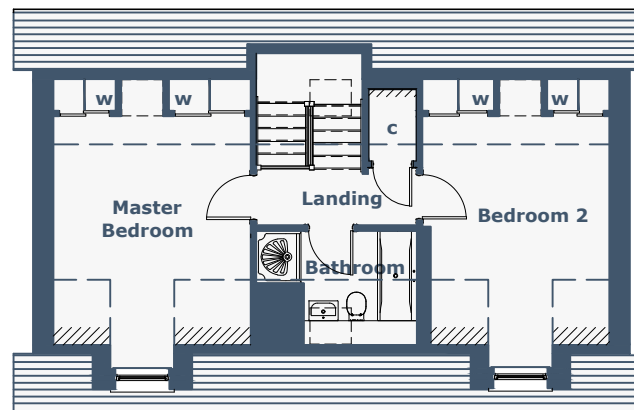

# CRERAN

3 Bedroom Detached Villa

First Floor

Denotes Floor Area with less than 1.5m clear height. Room sizes exclude hatched areas

Ground Floor

## Room Sizes

Lounge	3726 x 3498	(12'2" x 11'4")	
Kitchen	3067 x 2500	(10'0" x 8'2")	
Dining / Sitting	4549 x 3498	(14'9" x 14'4")	Maximum Sizes
Toilet	1380 x 1922	(4'5" x 6'3")	
Bedroom 3	3659 x 2400	(12'0" x 7'8")	Excluding Door Recess
Master Bedroom	3726 x 3989	(12'2" x 13'0")	Excluding Window Recess
Bathroom	3039 x 1700	(9'9" x 5'5")	Maximum Sizes
Bedroom 2	3530 x 3989	(11'5" x 13'0")	Excluding Window Recess

N.B. Room Sizes Exclude Wardrobes

Gross Floor Area 117.80 Sq M 1267 Sq Ft