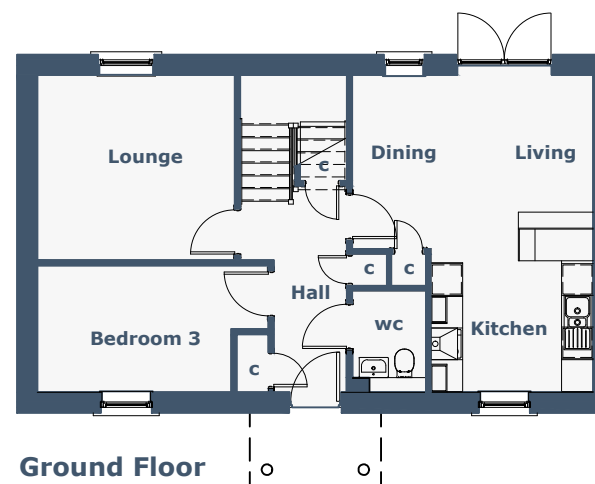

# CRERAN

3 Bedroom Detached Villa

First Floor

Denotes Floor Area with less than 1.5m clear height. Room sizes exclude hatched areas

Ground Floor

## Room Sizes

Lounge	3726 x 3498	(12'2" x 11'4")	
Kitchen	3067 x 2500	(10'0" x 8'2")	
Dining / Sitting	4549 x 3498	(14'9" x 14'4")	Maximum Sizes
Toilet	1380 x 1922	(4'5" x 6'3")	
Bedroom 3	3659 x 2400	(12'0" x 7'8")	Excluding Door Recess
Master Bedroom	3726 x 3989	(12'2" x 13'0")	Excluding Window Recess
Bathroom	3039 x 1700	(9'9" x 5'5")	Maximum Sizes
Bedroom 2	3530 x 3989	(11'5" x 13'0")	Excluding Window Recess

N.B. Room Sizes Exclude Wardrobes

Gross Floor Area 117.80 Sq M 1267 Sq Ft