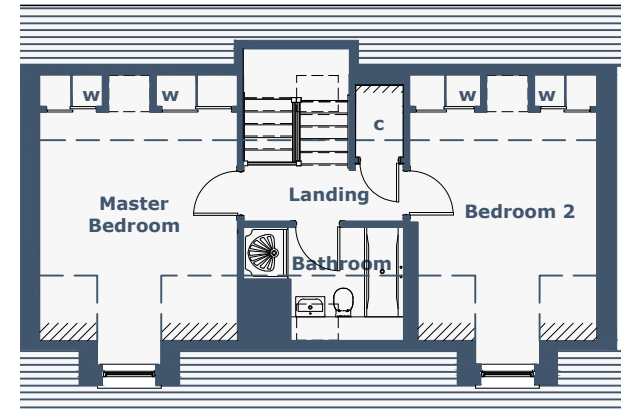

CRERAN

3 Bedroom Semi-Detached Villa

First Floor

 Denotes Floor Area with less than 1.5m clear height. Room sizes exclude hatched areas

Ground Floor

Room Sizes

Lounge	3680 x 3509	(12'0" x 11'5")	
Kitchen	3078 x 2728	(10'0" x 8'9")	
Dining / Sitting	4560 x 3294	(14'9" x 10'8")	Maximum Sizes
Toilet	1380 x 1933	(4'5" x 6'3")	
Bedroom 3	3670 x 2411	(11'8" x 7'9")	Excluding Door Recess
Master Bedroom	3726 x 3989	(12'2" x 13'0")	Excluding Window Recess
Bathroom	3039 x 1700	(9'9" x 5'5")	Maximum Sizes
Bedroom 2	3387 x 3989	(11'1" x 13'0")	Excluding Window Recess

N.B. Room Sizes Exclude Wardrobes

Gross Floor Area 118.28 Sq M 1267 Sq Ft