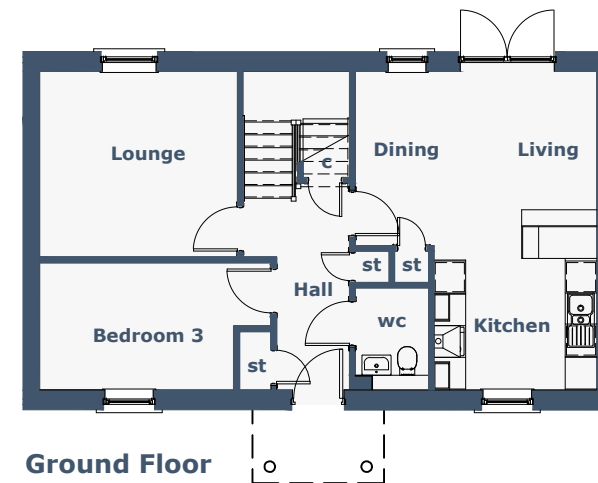

CRERAN

3 Bedroom Semi-Detached Villa

First Floor

 Denotes Floor Area with less than 1.5m clear height. Room sizes exclude hatched areas

Ground Floor

Room Sizes

Lounge	3680 x 3509	(12'0" x 11'5")	
Kitchen	3078 x 2728	(10'0" x 8'9")	
Dining / Sitting	4560 x 3294	(14'9" x 10'8")	Maximum Sizes
Toilet	1380 x 1933	(4'5" x 6'3")	
Bedroom 3	3670 x 2411	(11'8" x 7'9")	Excluding Door Recess
Master Bedroom	3726 x 3989	(12'2" x 13'0")	Excluding Window Recess
Bathroom	3039 x 1700	(9'9" x 5'5")	Maximum Sizes
Bedroom 2	3387 x 3989	(11'1" x 13'0")	Excluding Window Recess

N.B. Room Sizes Exclude Wardrobes

Gross Floor Area 118.28 Sq M 1267 Sq Ft