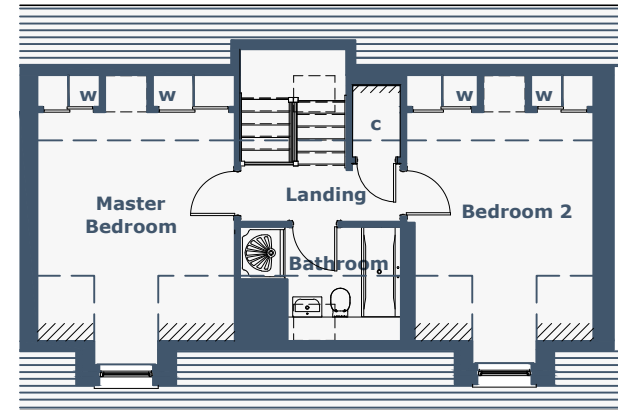

CRERAN

3 Bedroom Detached Villa

First Floor

 Denotes Floor Area with less than 1.5m clear height. Room sizes exclude hatched areas

Ground Floor

Room Sizes

Lounge	3681 x 3498	(12'0" x 11'4")	
Kitchen	3067 x 2500	(10'0" x 8'2")	
Dining / Sitting	4549 x 3498	(14'9" x 14'4")	Maximum Sizes
Toilet	1380 x 1922	(4'5" x 6'3")	
Bedroom 3	3614 x 2400	(11'8" x 7'8")	Excluding Door Recess
Master Bedroom	3681 x 3989	(12'0" x 13'0")	Excluding Window Recess
Bathroom	3039 x 1700	(9'9" x 5'5")	Maximum Sizes
Bedroom 2	3530 x 3989	(11'5" x 13'0")	Excluding Window Recess

N.B. Room Sizes Exclude Wardrobes

Gross Floor Area 117.20 Sq M 1261 Sq Ft