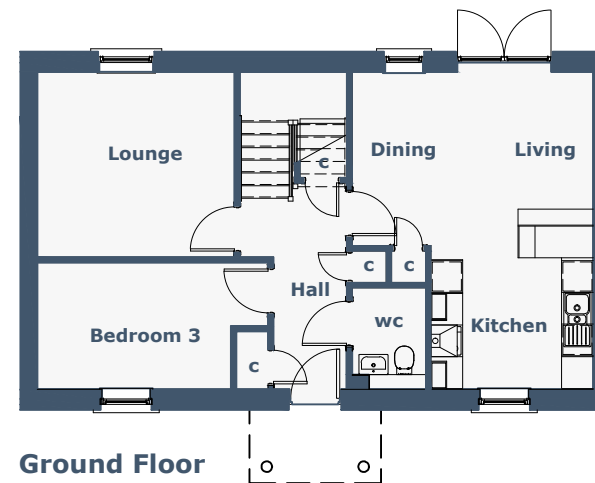

CRERAN

3 Bedroom Detached Villa

First Floor

 Denotes Floor Area with less than 1.5m clear height. Room sizes exclude hatched areas

Ground Floor

Room Sizes

Lounge	3681 x 3498	(12'0" x 11'4")	
Kitchen	3067 x 2500	(10'0" x 8'2")	
Dining / Sitting	4549 x 3498	(14'9" x 14'4")	Maximum Sizes
Toilet	1380 x 1922	(4'5" x 6'3")	
Bedroom 3	3614 x 2400	(11'8" x 7'8")	Excluding Door Recess
Master Bedroom	3681 x 3989	(12'0" x 13'0")	Excluding Window Recess
Bathroom	3039 x 1700	(9'9" x 5'5")	Maximum Sizes
Bedroom 2	3530 x 3989	(11'5" x 13'0")	Excluding Window Recess

N.B. Room Sizes Exclude Wardrobes

Gross Floor Area 117.20 Sq M 1261 Sq Ft