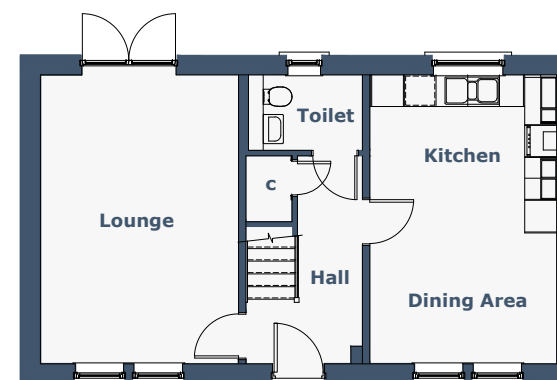

Ground Floor

Room Sizes

Lounge	3748 x 5457	(12'3" x 17'9")	
Kitchen/Dining	3532 x 5457	(11'7" x 17'9")	
Toilet	2155 x 1424	(7'0" x 4'7")	
Master Bedroom	3080 x 3655	(10'1" x 11'11")	Excluding Door Recess
En Suite	2650 x 1700	(8'8" x 5'6")	Maximum Sizes
Bedroom 2	3532 x 2505	(11'7" x 8'2")	
Bedroom 3	3532 x 2850	(11'7" x 9'4")	
Bathroom	3371 x 1700	(11'0" x 5'6")	Maximum Sizes

N.B. Room Sizes Exclude Wardrobes

Gross Floor Area 106.09 Sq M 1150 Sq Ft