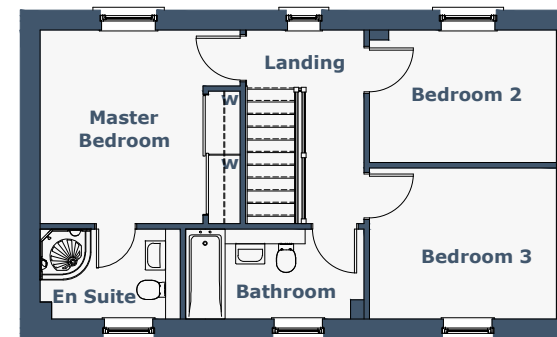

First Floor