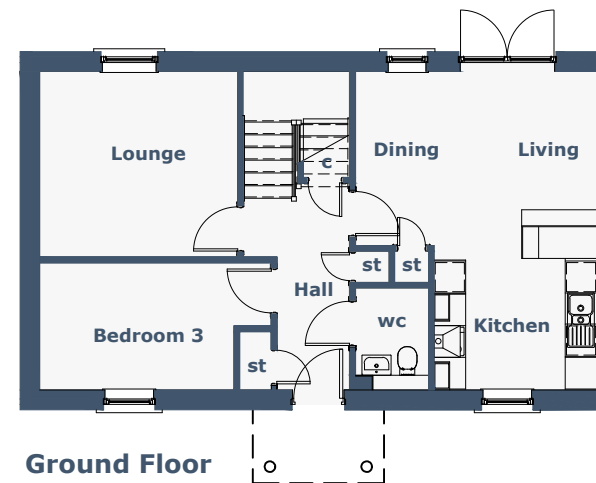

CRERAN

3 Bedroom Semi-Detached Villa

First Floor

 Denotes Floor Area with less than 1.5m clear height. Room sizes exclude hatched areas

Ground Floor

Room Sizes

Lounge	3737 x 3509	(12'2" x 11'5")	
Kitchen	3022 x 2728	(9'9" x 8'9")	
Dining / Sitting	4504 x 3294	(14'7" x 10'8")	Maximum Sizes
Toilet	1380 x 1933	(4'5" x 6'3")	
Bedroom 3	3670 x 2411	(12'0" x 7'9")	Excluding Door Recess
Master Bedroom	3737 x 3989	(12'2" x 13'0")	Excluding Window Recess
Bathroom	3039 x 1700	(9'9" x 5'5")	Maximum Sizes
Bedroom 2	3331 x 3989	(10'9" x 13'0")	Excluding Window Recess

N.B. Room Sizes Exclude Wardrobes

Gross Floor Area 118.28 Sq M 1267 Sq Ft