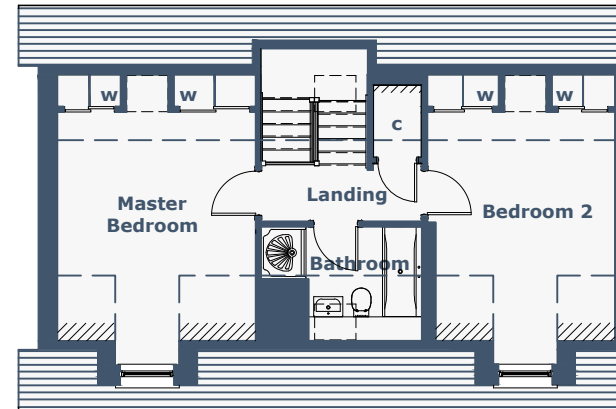

CRERAN

3 Bedroom Semi-Detached Villa

First Floor

 Denotes Floor Area with less than 1.5m clear height. Room sizes exclude hatched areas

Ground Floor

Room Sizes

Lounge	3737 x 3509	(12'2" x 11'5")	
Kitchen	3022 x 2728	(9'9" x 8'9")	
Dining / Sitting	4504 x 3294	(14'7" x 10'8")	Maximum Sizes
Toilet	1380 x 1933	(4'5" x 6'3")	
Bedroom 3	3670 x 2411	(12'0" x 7'9")	Excluding Door Recess
Master Bedroom	3737 x 3989	(12'2" x 13'0")	Excluding Window Recess
Bathroom	3039 x 1700	(9'9" x 5'5")	Maximum Sizes
Bedroom 2	3331 x 3989	(10'9" x 13'0")	Excluding Window Recess

N.B. Room Sizes Exclude Wardrobes

Gross Floor Area 118.28 Sq M 1267 Sq Ft