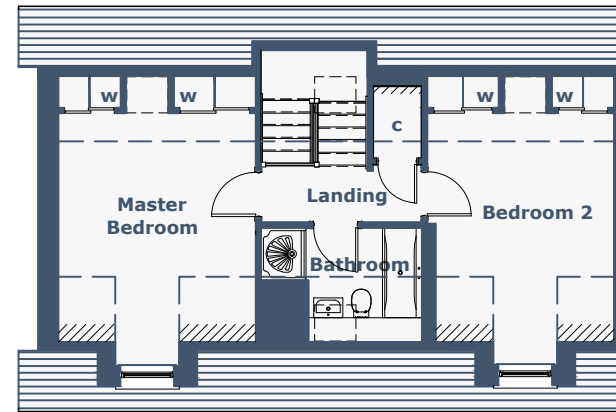

CRERAN

3 Bedroom Detached Villa

First Floor

 Denotes Floor Area with less than 1.5m clear height. Room sizes exclude hatched areas

Ground Floor

Room Sizes

Lounge	3726 x 3498	(12'2" x 11'4")	
Kitchen	3021 x 2500	(9'9" x 8'2")	
Dining / Sitting	4503 x 3498	(14'7" x 14'4")	Maximum Sizes
Toilet	1380 x 1922	(4'5" x 6'3")	
Bedroom 3	3659 x 2400	(12'0" x 7'8")	Excluding Door Recess
Master Bedroom	3726 x 3989	(12'2" x 13'0")	Excluding Window Recess
Bathroom	3039 x 1700	(9'9" x 5'5")	Maximum Sizes
Bedroom 2	3485 x 3989	(11'4" x 13'0")	Excluding Window Recess

N.B. Room Sizes Exclude Wardrobes

Gross Floor Area 117.20 Sq M 1261 Sq Ft