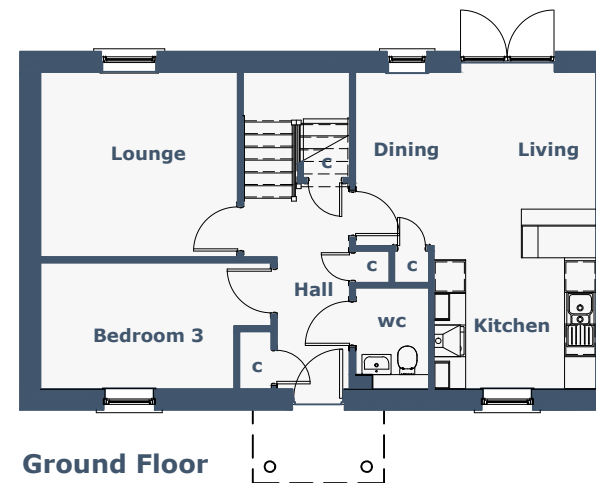

CRERAN

3 Bedroom Detached Villa

First Floor

 Denotes Floor Area with less than 1.5m clear height. Room sizes exclude hatched areas

Ground Floor

Room Sizes

Lounge	3726 x 3498	(12'2" x 11'4")	
Kitchen	3021 x 2500	(9'9" x 8'2")	
Dining / Sitting	4503 x 3498	(14'7" x 14'4")	Maximum Sizes
Toilet	1380 x 1922	(4'5" x 6'3")	
Bedroom 3	3659 x 2400	(12'0" x 7'8")	Excluding Door Recess
Master Bedroom	3726 x 3989	(12'2" x 13'0")	Excluding Window Recess
Bathroom	3039 x 1700	(9'9" x 5'5")	Maximum Sizes
Bedroom 2	3485 x 3989	(11'4" x 13'0")	Excluding Window Recess

N.B. Room Sizes Exclude Wardrobes

Gross Floor Area 117.20 Sq M 1261 Sq Ft