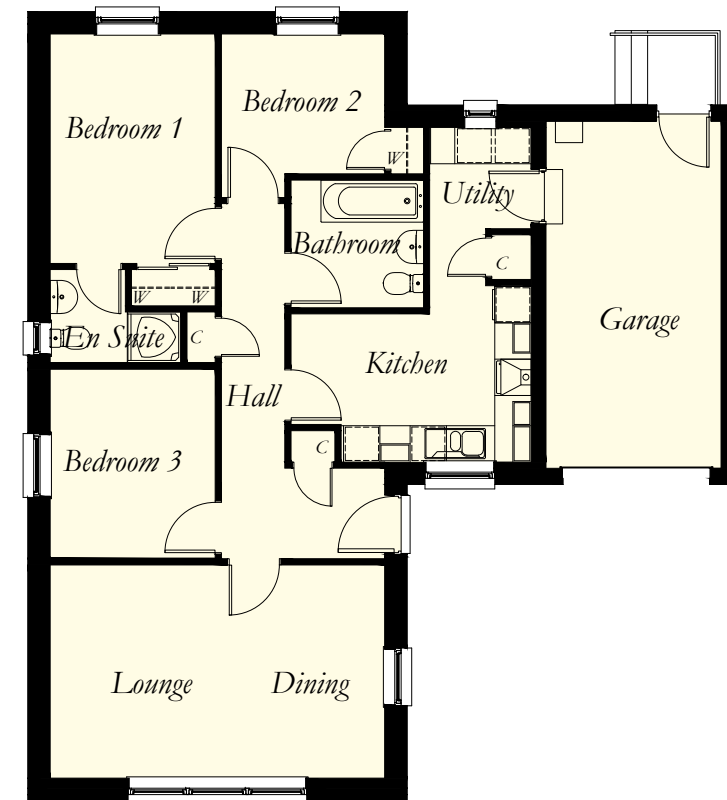

COPPERFIELDS, GLENFARG

GLEN AFFRIC 3 Bedroom Bungalow

Room Sizes

Lounge/Dining	5530 x 3520	(18'1" x 11'6")	
Kitchen	3965 x 2455	(13'0" x 8'0")	
Utility	1675 x 2615	(5'5" x 8'6")	Maximum Sizes
Bathroom	2190 x 2110	(7'2" x 6'11")	
Bedroom 1	2725 x 3790	(8'11" x 12'5")	
En Suite	1160 x 1535	(3'9" x 5'0")	Plus Shower Recess
Bedroom 2	2700 x 2310	(8'10" x 7'6")	
Bedroom 3	2725 x 3120	(8'11" x 10'2")	
Garage	2895 x 5735	(9'5" x 18'9")	

N.B. Room Sizes Exclude Wardrobes

Gross Floor Area 81.40 sq m 876 sq ft

Floor Plan