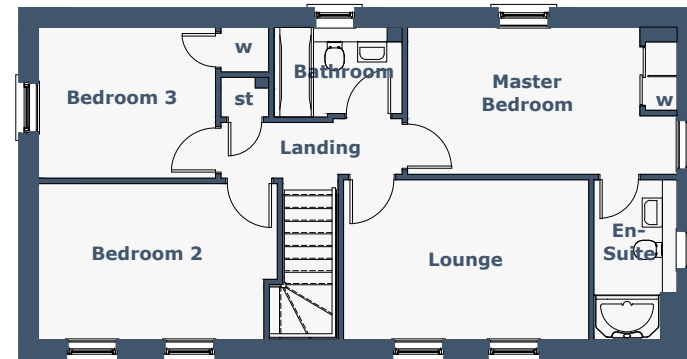

First Floor