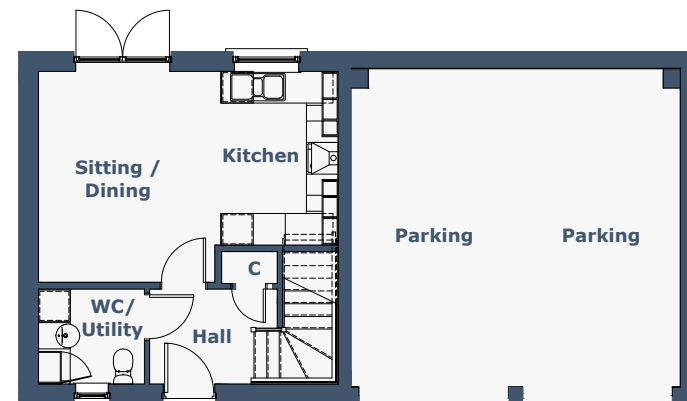

Ground Floor

Room Sizes

Kitchen	2325 x 3280	(7'6" x 10'7")	
Sitting / Dining Area	3335 x 3984	(10'9" x 13'0")	
Toilet/Utility	2000 x 1800	(6'5" x 5'9")	Maximum Sizes
Lounge	4628 x 3025	(15'1" x 9'9")	
Master Bedroom	5090 x 2780	(16'7" x 9'1")	Maximum Sizes
En Suite	1570 x 3025	(5'1" x 9'9")	Maximum Sizes
Bedroom 2	4515 x 2955	(14'8" x 9'7")	Maximum Sizes
Bedroom 3	3345 x 2850	(10'9" x 9'3")	
Bathroom	2325 x 1630	(7'6" x 5'3")	Maximum Sizes

N.B. Room Sizes Exclude Wardrobes

Gross Floor Area 104.71 Sq M 1127 Sq Ft