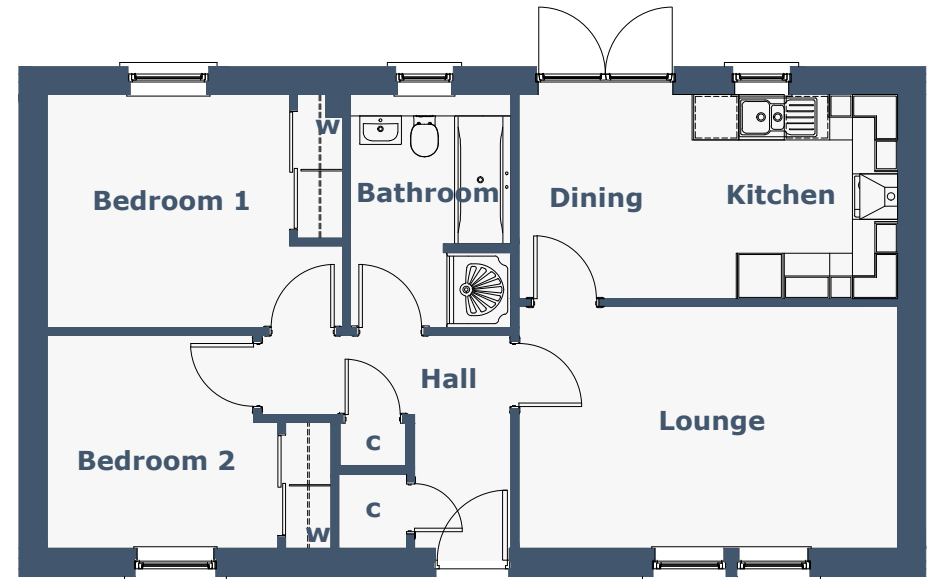

ARDWALL 2 Bedroom Detached Cottage

Room Sizes

Kitchen / Dining	5011 x 2698	(16'4" x 8'8")	
Lounge	5011 x 3200	(16'4" x 10'5")	
Bathroom	2125 x 3077	(6'9" x 10'0")	Maximum Sizes
Bedroom 1	3208 x 3077	(10'5" x 10'0")	Excluding Door Recess
Bedroom 2	3054 x 2821	(10'0" x 9'2")	

N.B. Room Sizes Exclude Wardrobes

Gross Floor Area 67.5 sq m 726 sq ft

Floor Plan