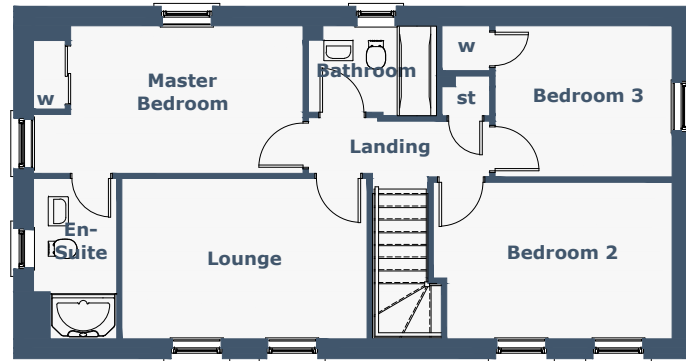

CRINAN 3 Bedroom Detached Villa

First Floor

Ground Floor

Room Sizes

Kitchen	2325 x 3280	(7'6" x 10'7")	
Sitting / Dining Area	3335 x 3984	(10'9" x 13'0")	
Toilet/Utility	2000 x 1800	(6'5" x 5'9")	Maximum Sizes
Lounge	4628 x 3025	(15'1" x 9'9")	
Master Bedroom	5090 x 2780	(16'7" x 9'1")	Maximum Sizes
En Suite	1570 x 3025	(5'1" x 9'9")	Maximum Sizes
Bedroom 2	4515 x 2955	(14'8" x 9'7")	Maximum Sizes
Bedroom 3	3345 x 2850	(10'9" x 9'3")	
Bathroom	2325 x 1630	(7'6" x 5'3")	Maximum Sizes

N.B. Room Sizes Exclude Wardrobes

Gross Floor Area 104.71 Sq M 1127 Sq Ft