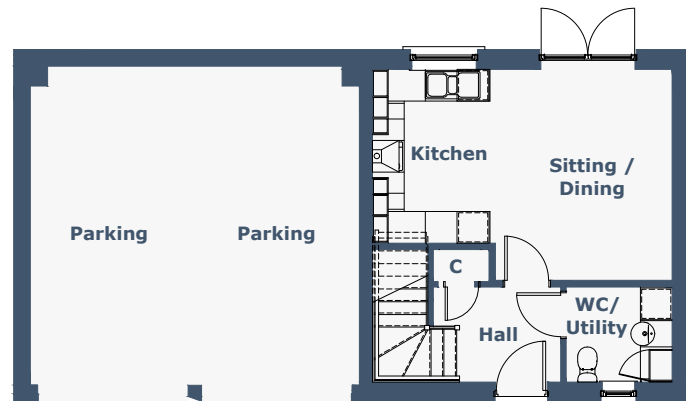

CRINAN 3 Bedroom Detached Villa

First Floor

Ground Floor

Room Sizes

Kitchen	2325 x 3280	(7'6" x 10'7")	
Sitting / Dining Area	3335 x 3984	(10'9" x 13'0")	
Toilet/Utility	2000 x 1800	(6'5" x 5'9")	Maximum Sizes
Lounge	4628 x 3025	(15'1" x 9'9")	
Master Bedroom	5090 x 2780	(16'7" x 9'1")	Maximum Sizes
En Suite	1570 x 3025	(5'1" x 9'9")	Maximum Sizes
Bedroom 2	4515 x 2955	(14'8" x 9'7")	Maximum Sizes
Bedroom 3	3345 x 2850	(10'9" x 9'3")	
Bathroom	2325 x 1630	(7'6" x 5'3")	Maximum Sizes

N.B. Room Sizes Exclude Wardrobes

Gross Floor Area 104.71 Sq M 1127 Sq Ft