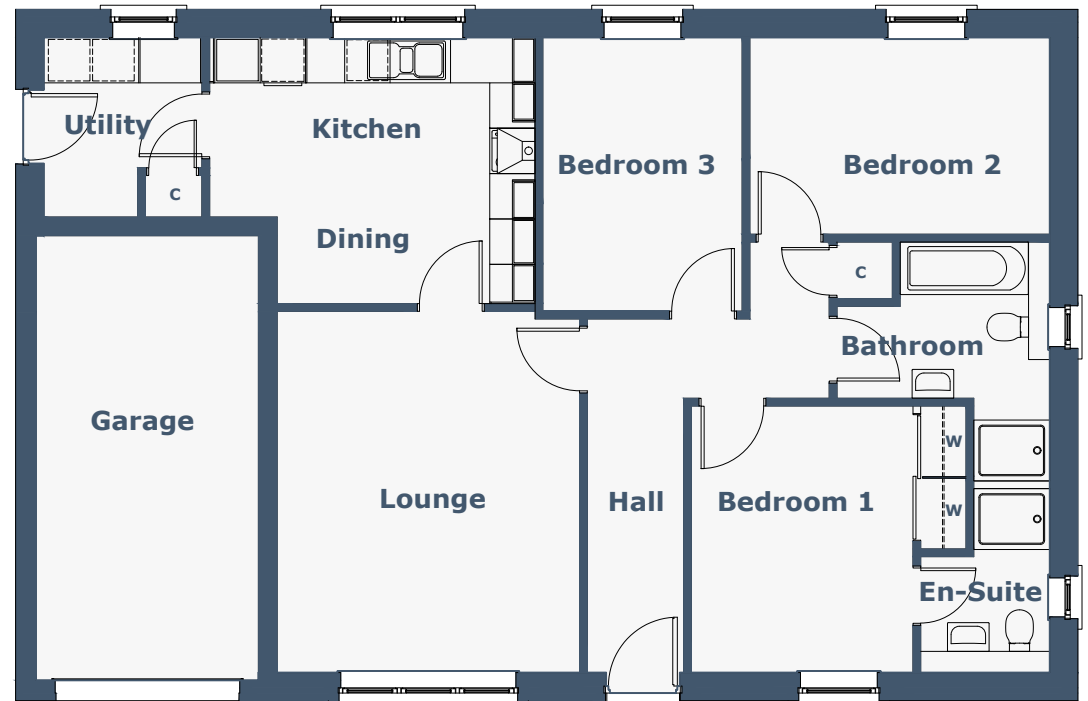

**AVON**

3 Bedroom Bungalow

**Room Sizes**

Ground Floor	Metric (mm)	Imperial (ft/in)	
Lounge	4000 x 4780	13'1" x 15'8"	
Kitchen/Dining	4305 x 3520	14'1" x 11'6"	Maximum Sizes
Utility	2090 x 2375	6'10" x 7'9"	Maximum Sizes
Bedroom 1	2930 x 3525	9'7" x 11'6"	
En Suite	1705 x 1535	5'7" x 5'0"	
Bedroom 2	3965 x 2605	13'0" x 8'6"	
Bedroom 3	2635 x 3620	8'7" x 11'10"	
Bathroom	2125 x 2065	6'11" x 6'9"	Maximum Sizes,
Garage	2940 x 5880	9'7" x 19'3"	

*N.B. Room Sizes Exclude Wardrobes & Shower Recess*

**Gross Floor Area 93.16m<sup>2</sup> (1003ft<sup>2</sup>)**