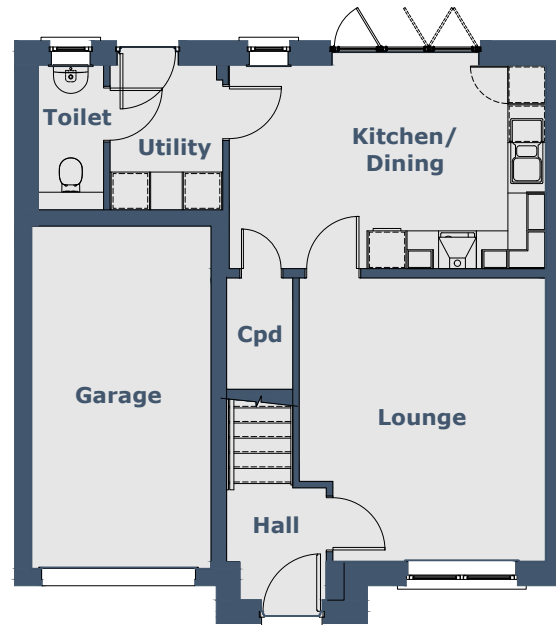

## Room Sizes

Ground Floor	Metric (mm)	Imperial (ft/in)	
Lounge	3910 x 4515	12'9" x 14'9"	Maximum sizes
Kitchen/Dining	5020 x 3235	16'5" x 10'7"	
Utility	1790 x 2300	5'10" x 7'6"	
Toilet	1040 x 2300	3'4" x 7'6"	
Garage	2850 x 5440	9'4" x 17'10"	
First Floor			
Bedroom 1	2890 x 3255	9'5" x 10'8"	Excluding door recess
En Suite	2055 x 1145	6'8" x 3'9"	Excluding shower recess
Bedroom 2	2905 x 3565	9'6" x 11'8"	Maximum sizes
Bedroom 3	2280 x 4240	7'5" x 13'10"	Maximum sizes
Bedroom 4	2800 x 3850	9'2" x 12'7"	Maximum sizes
Bathroom	2300 x 1980	7'6" x 6'5"	

*N.B. Room Sizes Exclude Wardrobes*

**Gross Floor Area 112.56m<sup>2</sup> (1212ft<sup>2</sup>)**

Ground Floor

First Floor