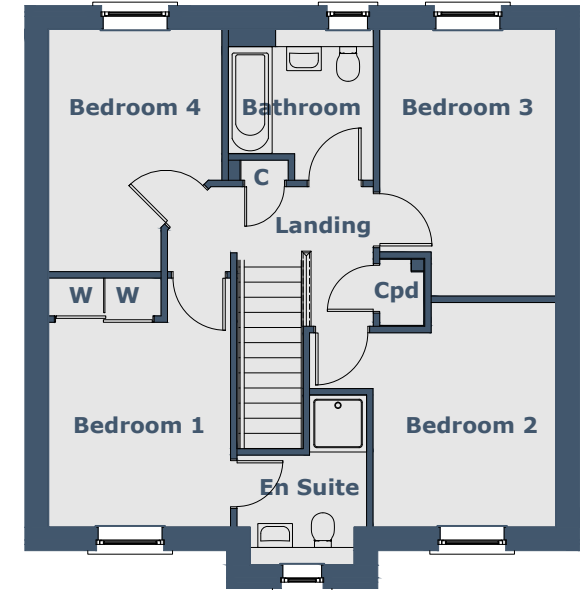

## Room Sizes

Ground Floor	Metric (mm)	Imperial (ft/in)	
Lounge	3910 x 4515	12'9" x 14'9"	Maximum sizes
Kitchen/Dining	5020 x 3235	16'5" x 10'7"	
Utility	1790 x 2300	5'10" x 7'6"	
Toilet	1040 x 2300	3'4" x 7'6"	
Garage	2850 x 5440	9'4" x 17'10"	
First Floor			
Bedroom 1	2890 x 3255	9'5" x 10'8"	Excluding door recess
En Suite	2055 x 1145	6'8" x 3'9"	Excluding shower recess
Bedroom 2	2905 x 3565	9'6" x 11'8"	Maximum sizes
Bedroom 3	2280 x 4240	7'5" x 13'10"	Maximum sizes
Bedroom 4	2800 x 3850	9'2" x 12'7"	Maximum sizes
Bathroom	2300 x 1980	7'6" x 6'5"	

*N.B. Room Sizes Exclude Wardrobes*

**Gross Floor Area 112.56m<sup>2</sup> (1212ft<sup>2</sup>)**

Ground Floor

First Floor