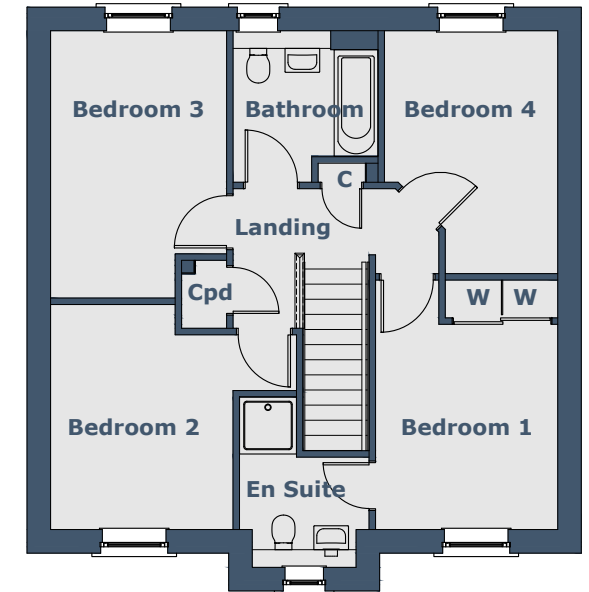

## Room Sizes

Ground Floor	Metric (mm)	Imperial (ft/in)	
Lounge	3905 x 4510	12'9" x 14'9"	Maximum sizes
Kitchen/Dining	5020 x 3240	16'5" x 10'7"	
Utility	1790 x 2310	5'10" x 7'6"	
Toilet	1040 x 2310	3'4" x 7'6"	
Garage	2855 x 5435	9'4" x 17'9"	
First Floor			
Bedroom 1	2885 x 3960	9'5" x 12'11"	Excluding door recess
En Suite	2055 x 1150	6'8" x 3'9"	Excluding shower recess
Bedroom 2	2900 x 3570	9'6" x 11'8"	Maximum sizes
Bedroom 3	2795 x 4240	9'2" x 13'10"	Maximum sizes
Bedroom 4	2750 x 3855	9'0" x 12'7"	Maximum sizes
Bathroom	2300 x 1985	7'6" x 6'6"	

*N.B. Room Sizes Exclude Wardrobes*

**Gross Floor Area 112.53m<sup>2</sup> (1211ft<sup>2</sup>)**

Ground Floor

First Floor