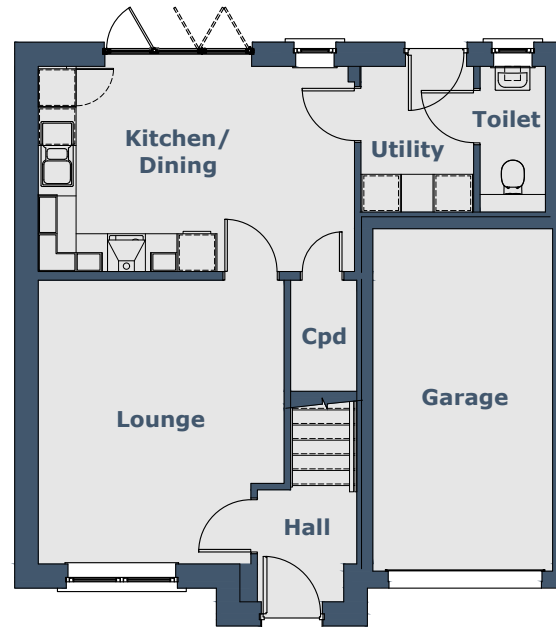

## Room Sizes

Ground Floor	Metric (mm)	Imperial (ft/in)	
Lounge	3905 x 4510	12'9" x 14'9"	Maximum sizes
Kitchen/Dining	5020 x 3240	16'5" x 10'7"	
Utility	1790 x 2310	5'10" x 7'6"	
Toilet	1040 x 2310	3'4" x 7'6"	
Garage	2855 x 5435	9'4" x 17'9"	
First Floor			
Bedroom 1	2885 x 3960	9'5" x 12'11"	Excluding door recess
En Suite	2055 x 1150	6'8" x 3'9"	Excluding shower recess
Bedroom 2	2900 x 3570	9'6" x 11'8"	Maximum sizes
Bedroom 3	2795 x 4240	9'2" x 13'10"	Maximum sizes
Bedroom 4	2750 x 3855	9'0" x 12'7"	Maximum sizes
Bathroom	2300 x 1985	7'6" x 6'6"	

*N.B. Room Sizes Exclude Wardrobes*

**Gross Floor Area 112.53m<sup>2</sup> (1211ft<sup>2</sup>)**

Ground Floor

First Floor