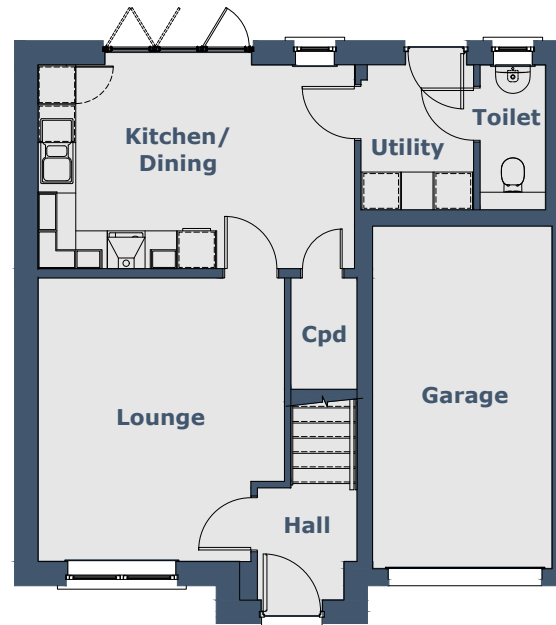

BROOM *4 Bedroom Detached Villa*

Room Sizes

Ground Floor	Metric (mm)	Imperial (ft/in)	
Lounge	3910 x 4515	12'9" x 14'9"	Maximum sizes
Kitchen/Dining	5020 x 3235	16'5" x 10'7"	
Utility	1790 x 2300	5'10" x 7'6"	
Toilet	1040 x 2300	3'4" x 7'6"	
Garage	2850 x 5440	9'4" x 17'10"	
First Floor			
Bedroom 1	2890 x 3255	9'5" x 10'8"	Excluding door recess
En Suite	2055 x 1145	6'8" x 3'9"	Excluding shower recess
Bedroom 2	2905 x 3565	9'6" x 11'8"	Maximum sizes
Bedroom 3	2280 x 4240	7'5" x 13'10"	Maximum sizes
Bedroom 4	2800 x 3850	9'2" x 12'7"	Maximum sizes
Bathroom	2300 x 1980	7'6" x 6'5"	

N.B. Room Sizes Exclude Wardrobes

Gross Floor Area 112.56m² (1212ft²)

Ground Floor

First Floor