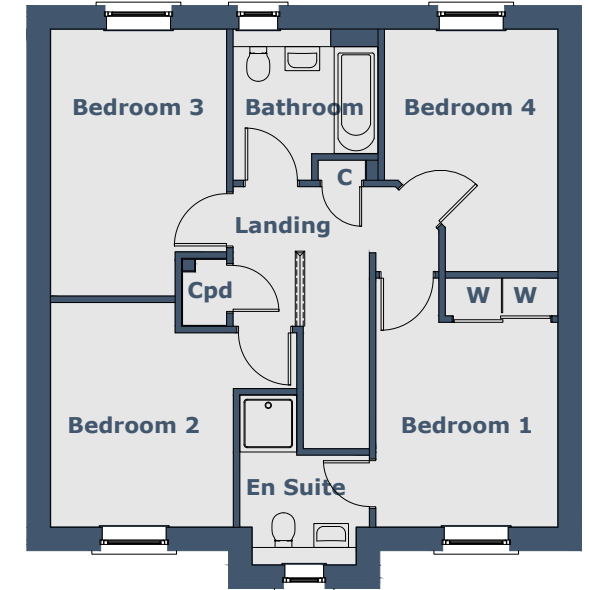

BROOM *4 Bedroom Detached Villa*

Room Sizes

Ground Floor	Metric (mm)	Imperial (ft/in)	
Lounge	3910 x 4515	12'9" x 14'9"	Maximum sizes
Kitchen/Dining	5020 x 3235	16'5" x 10'7"	
Utility	1790 x 2300	5'10" x 7'6"	
Toilet	1040 x 2300	3'4" x 7'6"	
Garage	2850 x 5440	9'4" x 17'10"	
First Floor			
Bedroom 1	2890 x 3255	9'5" x 10'8"	Excluding door recess
En Suite	2055 x 1145	6'8" x 3'9"	Excluding shower recess
Bedroom 2	2905 x 3565	9'6" x 11'8"	Maximum sizes
Bedroom 3	2280 x 4240	7'5" x 13'10"	Maximum sizes
Bedroom 4	2800 x 3850	9'2" x 12'7"	Maximum sizes
Bathroom	2300 x 1980	7'6" x 6'5"	

N.B. Room Sizes Exclude Wardrobes

Gross Floor Area 112.56m² (1212ft²)

Ground Floor

First Floor